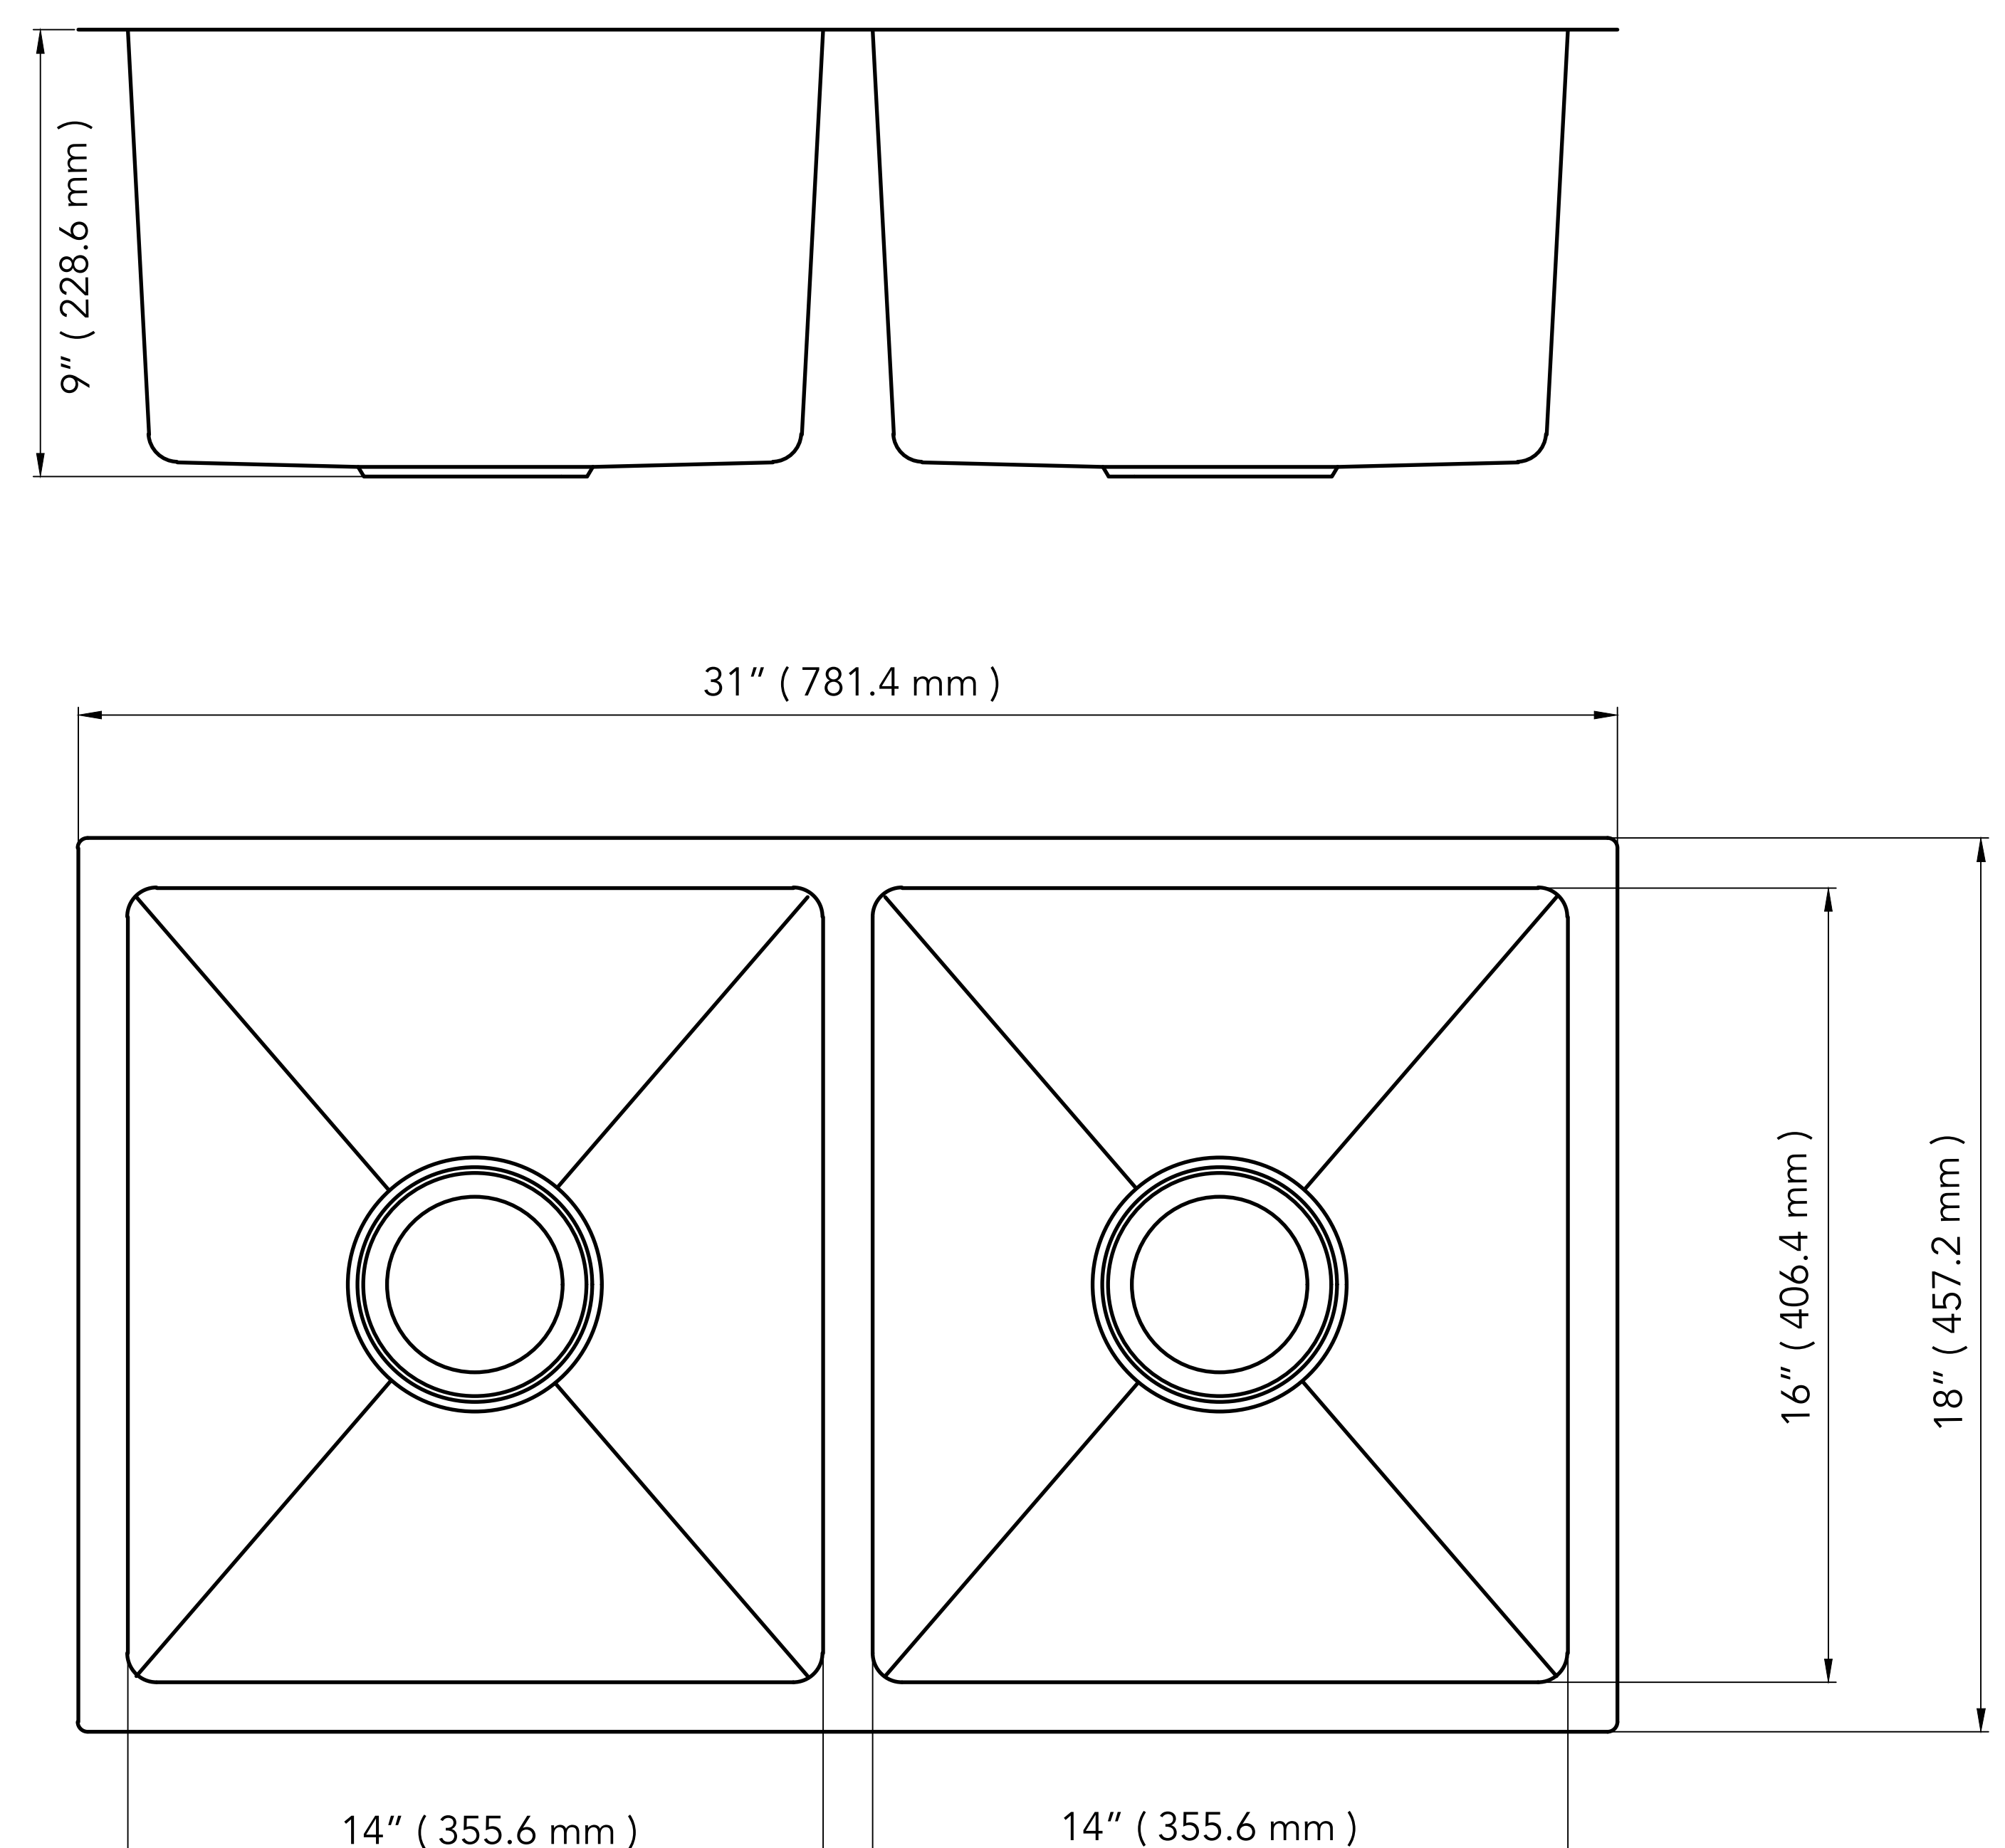

PFUC217TA

Stainless Steel Sink

Bealeton Series

Product Features

- 18 gauge stainless steel
- Undermount
- Sink clips included
- Overall size: 31" X 18"
- Bowl size: 14" X 16"
- Bowl depth: 9"
- Drain deameter: 3-1/2"
- Under spray coating and pads for sound deadening and insulation

PFUC217TA

Model Numbers

PFUC217TA 31" X 18" 18GA 9" 1B SS SINK

Product Specifications

*All measurements are nominal. Please verify before actual installation.

Warranty and Codes

This PROFLO stainless steel sink carries a limited lifetime warranty. In an effort to continually improve our products, we will make design changes from time to time. We reserve the right to ship newly designed product to fill any order unless it is agree in writing to do otherwise.