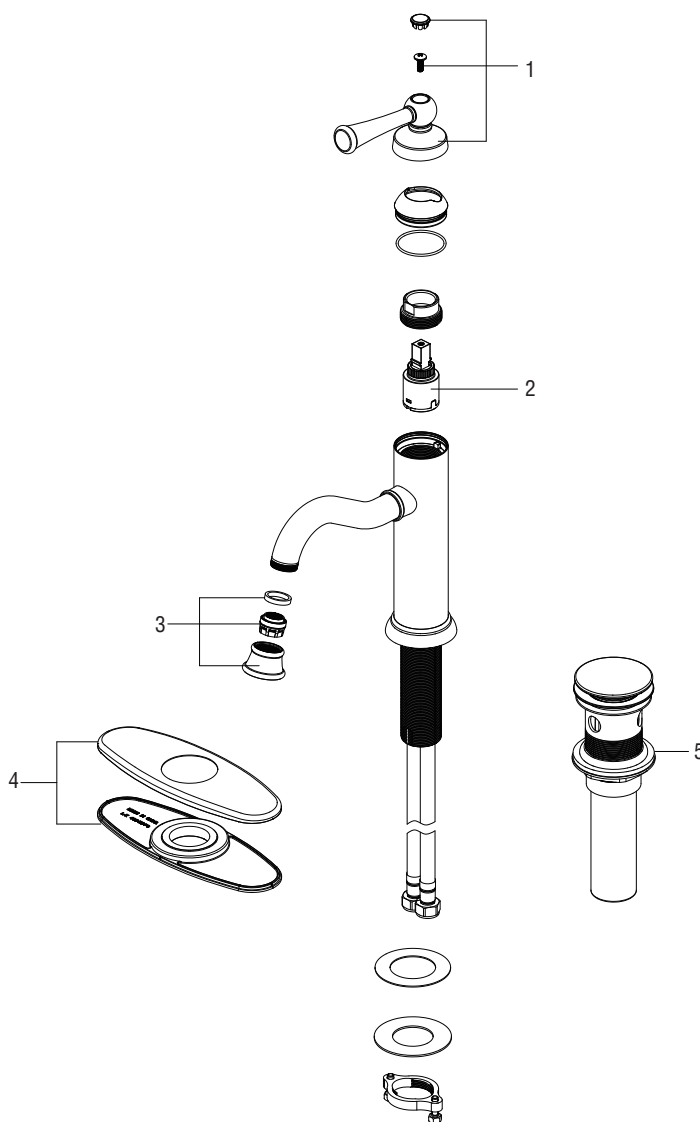

Parts Breakdown

PFWSC4850

SINGLE HANDLE LAVATORY FAUCET

Bartlett Series

PFWSC4850CP

Model Numbers

PFWSC4850CP Chrome
 PFWSC4850BN Brushed nickel

* Specify Finish

No.	Item	Part Number
1	Handle	OBPFK7F13039*
2	Cartridge	OBPF220090
3	Aerator	OBPF5F30005*
4	Deck plate	OBPF1F80032*
5	Press pop-up assembly	OBPF9F40005*

Warranty and Codes

This product comes complete with installation, operating, care and maintenance instructions. This PROFLO faucet carries a limited lifetime warranty when installed in residential applications. The warranty is five years in commercial applications. This product meets: ASME A112.18.1.