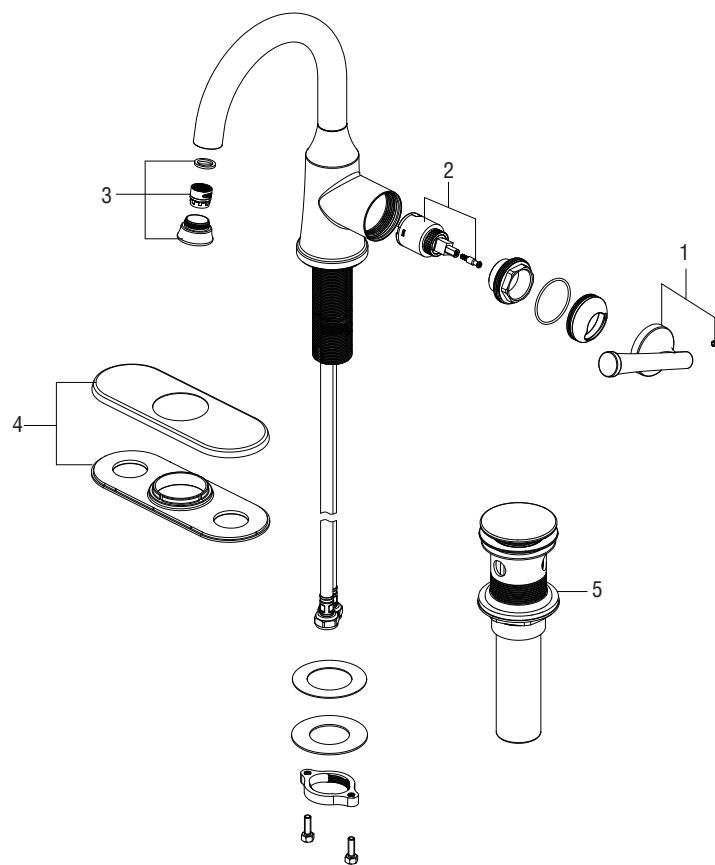

Parts Breakdown

PFWSC2850

SINGLE HANDLE LAVATORY FAUCET

Willett Series

PFWSC2850CP

Model Numbers

- PFWSC2850CP Chrome
- PFWSC2850BN Brushed nickel

* Specify Finish

No.	Item	Part Number
1	Handle	OBPFK7F13038*
2	Cartridge & Screw	OBPF220104
3	Aerator	OBPF5F30004*
4	Deck plate	OBPF180612*
5	Press pop-up assembly	OBPF9F40005*

Warranty and Codes

This product comes complete with installation, operating, care and maintenance instructions. This PROFLO faucet carries a limited lifetime warranty when installed in residential applications. The warranty is five years in commercial applications. This product meets: ASME A112.18.1.