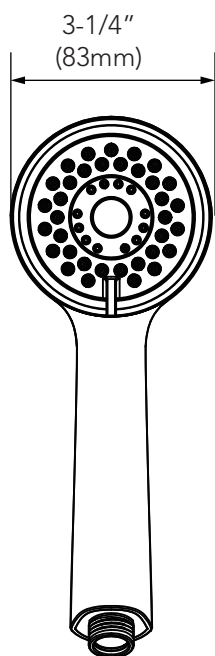

Product Specifications

Warranty and Codes

This PROFLO product carries a limited lifetime warranty in residential applications. Warranty is 5 years in commercial applications. This product meets ASME: A112.18.1 / CSA: B125.1.