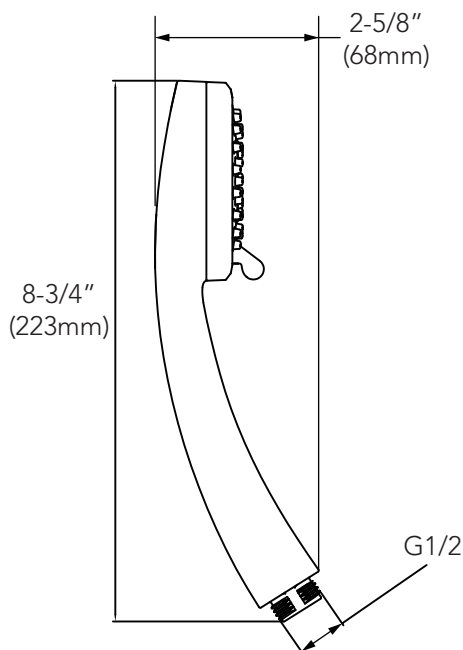

Product Specifications

Warranty and Codes

This PROFLO product carries a limited lifetime warranty in residential applications. Warranty is 5 years in commercial applications. This product meets ASME: A112.18.1 / CSA: B125.1.