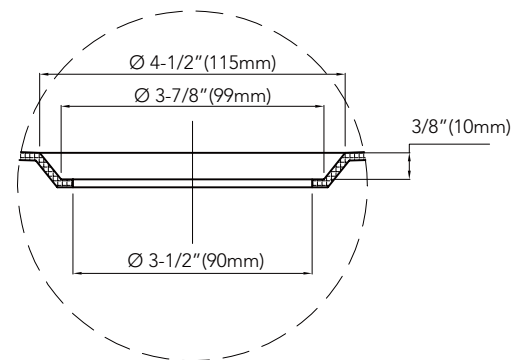

Product Specifications

Warranty and Codes

This product comes complete with installation, operating, care and maintenance instructions. This PROFLO product carries a 5-year limited warranty.