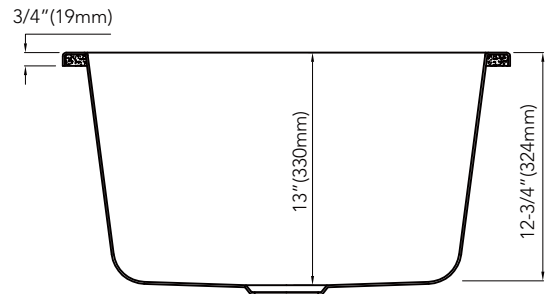

Product Specifications

Warranty and Codes

This product comes complete with installation, operating, care and maintenance instructions. This PROFLO product carries a 5-year limited warranty.