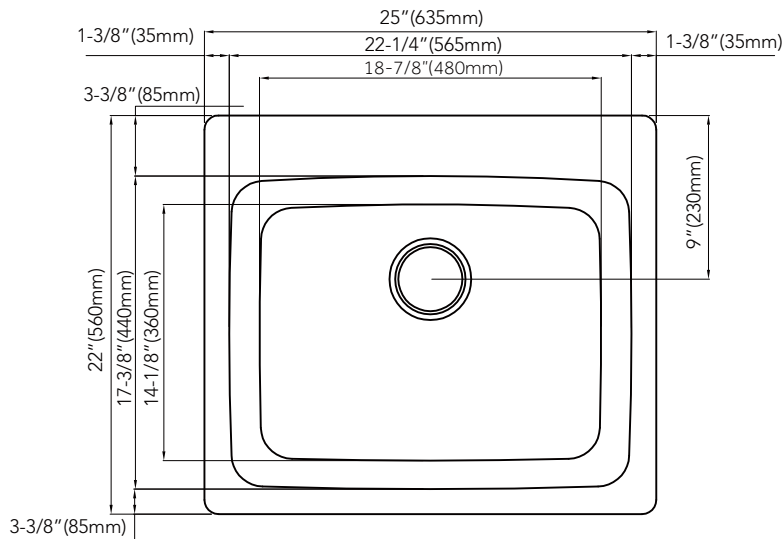

Product Specifications

Warranty and Codes

This product comes complete with installation, operating, care and maintenance instructions. This PROFLO product carries a 5-year limited warranty.