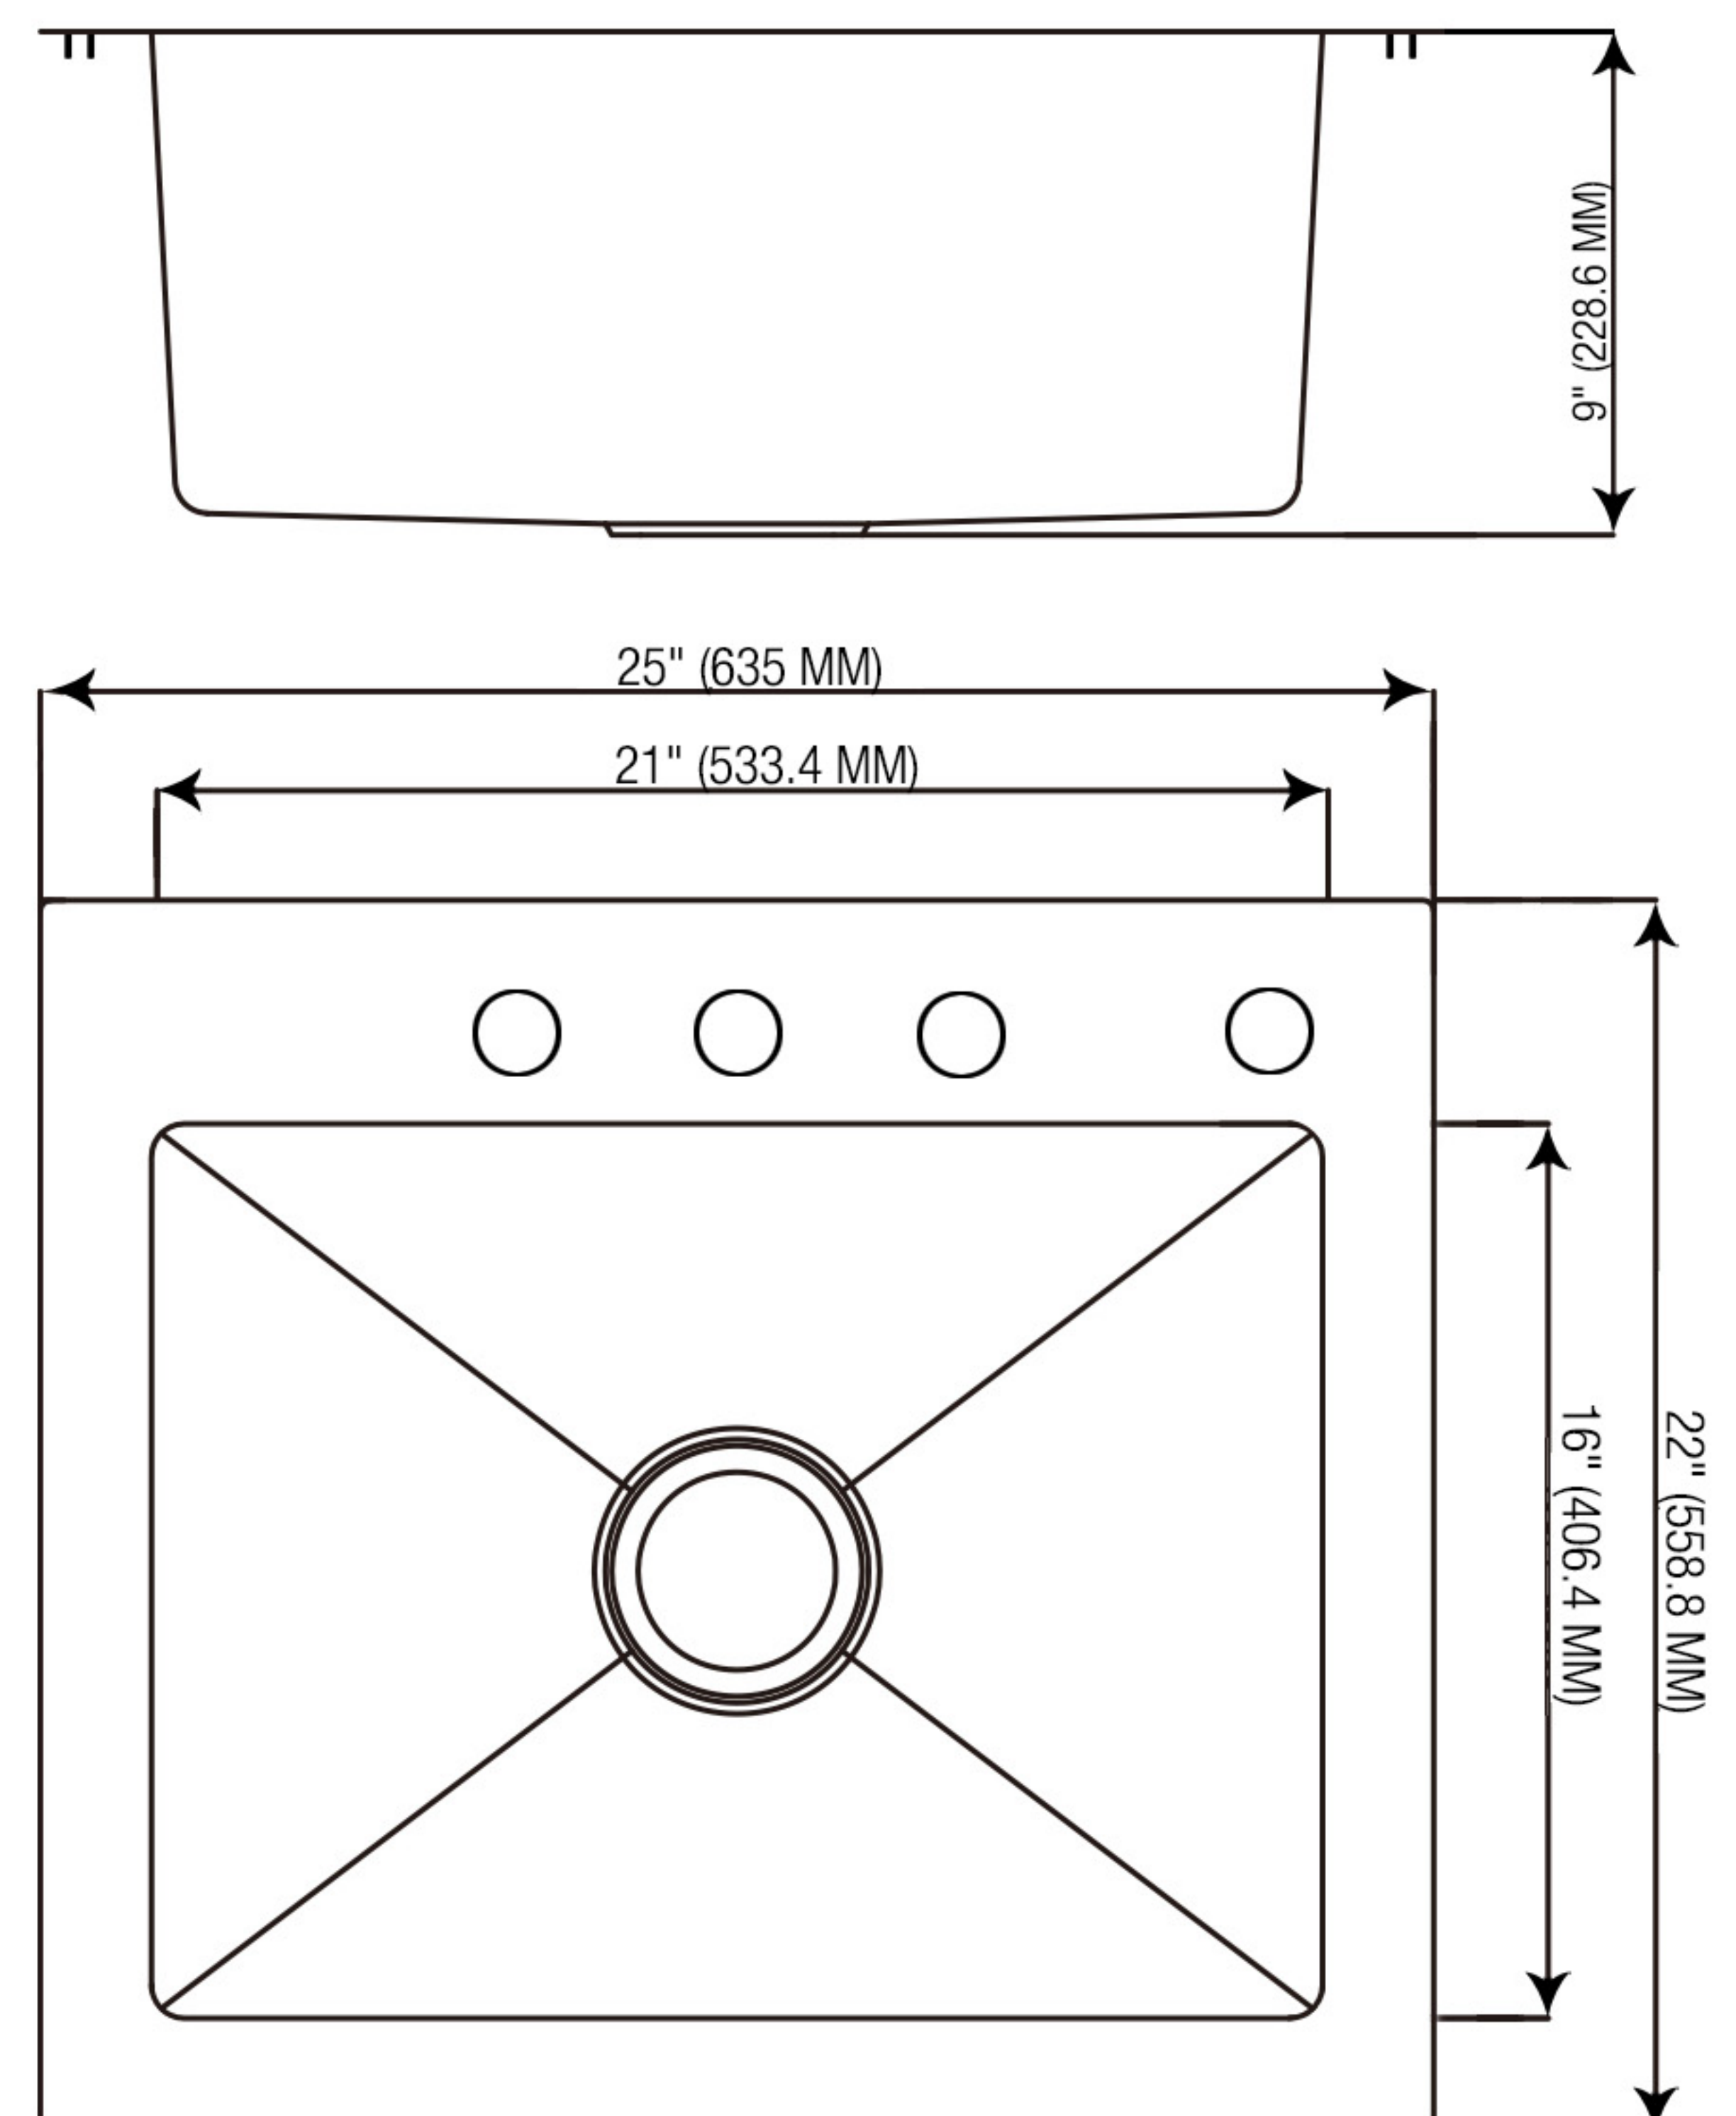

PFDM1B25229

Dual Mount Stainless Steel Sinks Sault Series

Product Features

- 18 gauge stainless steel
- Dual Mount
- Available with 1, 3 or 4 faucet holes
- Sink clips included
- Overall size: 25" x 22"
- Bowl size: 21" x 16"
- Bowl depth: 9"
- Drain diameter: 3-1/2"
- Under spray coating and pads for sound deadening and insulation

PFDM1B252294

Model Numbers

PFDM1B252291	25" x 22"	1H 9.0	18GA 1B SS SINK
PFDM1B252293	25" x 22"	3H 9.0	18GA 1B SS SINK
PFDM1B252294	25" x 22"	4H 9.0	18GA 1B SS SINK

Product Specifications

*All measurements are nominal. Please verify before actual installation.