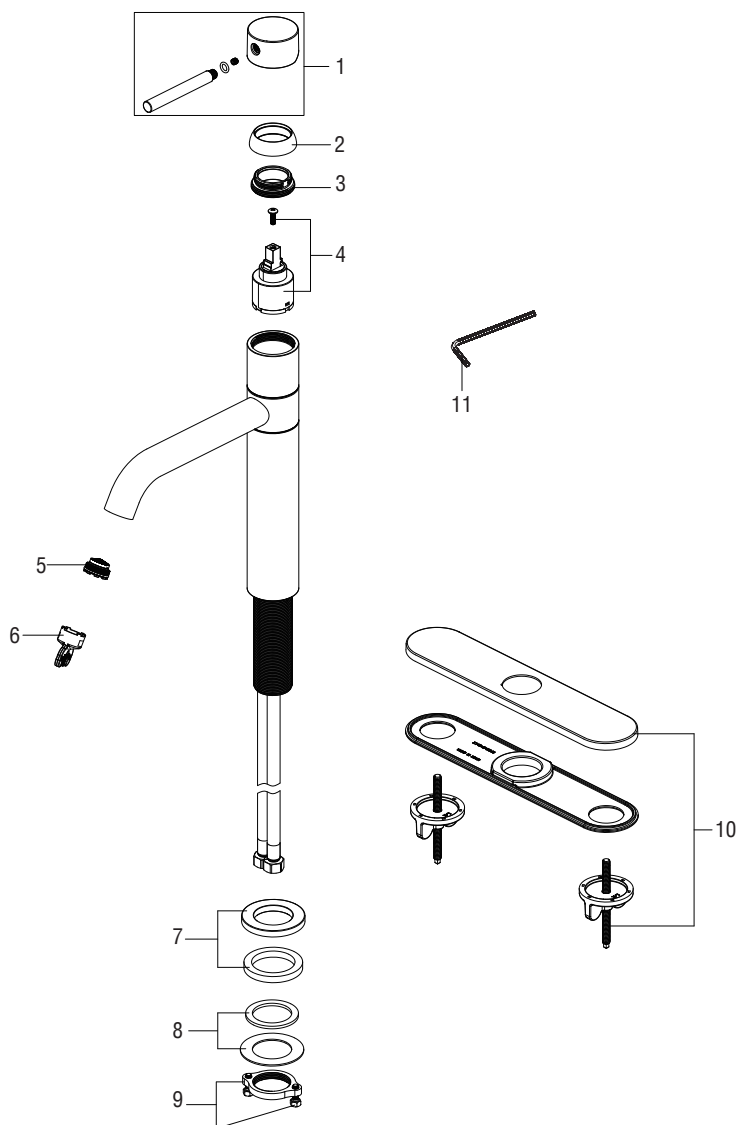

Parts Breakdown

PFXC1711

SINGLE HANDLE KITCHEN FAUCET

PFXC1711CP

Model Numbers

- PFXC1711CP Chrome
- PFXC1711BN Brushed Nickel
- PFXC1711MB Matte Black

* Specify Finish

No.	Item	Part Number
1	Handle	OBPF7RP13334*
2	Cap	RP80028*
3	Bonnet	F70015
4	Cartridge & Screw	OBPF2RP20094
5	1.8 gpm Aerator	OBPF5F30001
	1.5 gpm Aerator	OBPF5660580200
6	Plastic Wrench	F30002
7	Flange	F80015*
8	Washers	RP64241
19	Nut & Screw	RP56123
0	Optional Deckplate Assembly	PF1711DP*
11	2.5mm Hex Allen Wrench	RP70221

Warranty and Codes

This product comes complete with installation, operating, care and maintenance instructions. This PROFLO faucet carries a limited lifetime warranty when installed in residential applications. The warranty is five years in commercial applications. This product meets: ASME A112.18.1.