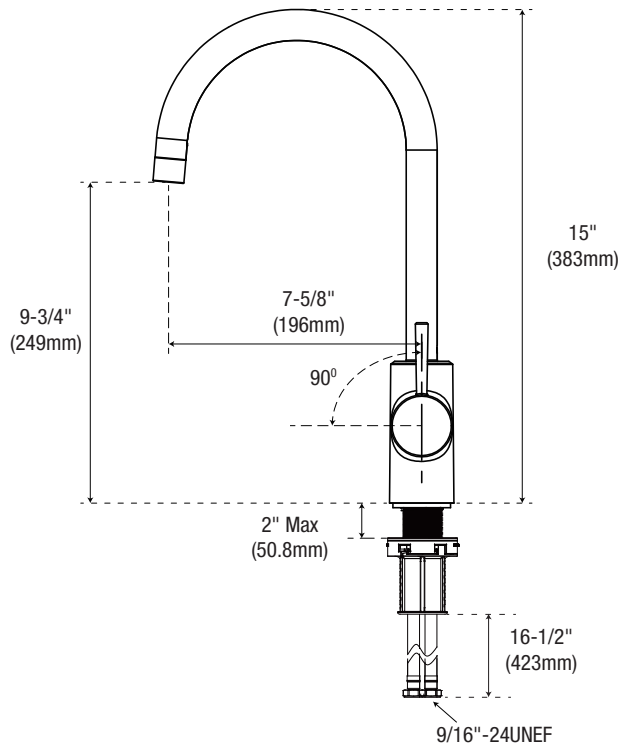

Product Specifications

Optional Parts

OBPF11711DP* 8" deck plate

* All measurements are nominal. Please verify before actual installation.

Warranty and Codes

This product comes complete with installation, operating, care and maintenance instructions. This PROFLO faucet carries a limited lifetime warranty when installed in residential applications. The warranty is five years in commercial applications. This product meets ASME: A112.18.1. *Compliant with lead content requirements of US Senate Bill S.3874*