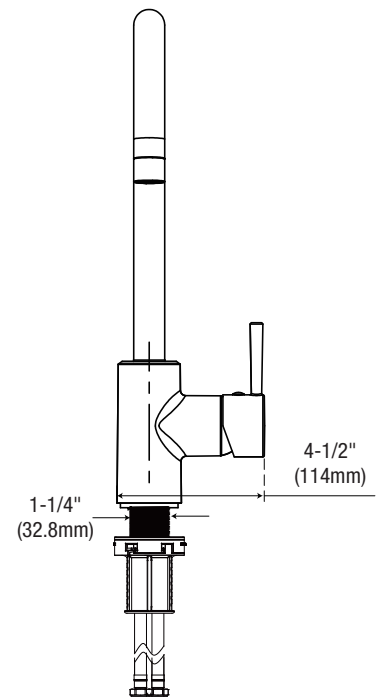

Product Specifications

Optional Parts

OBPF11711DP* 8" deck plate

* All measurements are nominal. Please verify before actual installation.

Warranty and Codes

This product comes complete with installation, operating, care and maintenance instructions. This PROFLO faucet carries a limited lifetime warranty when installed in residential applications. The warranty is five years in commercial applications. This product meets ASME: A112.18.1. *Compliant with lead content requirements of US Senate Bill S.3874*