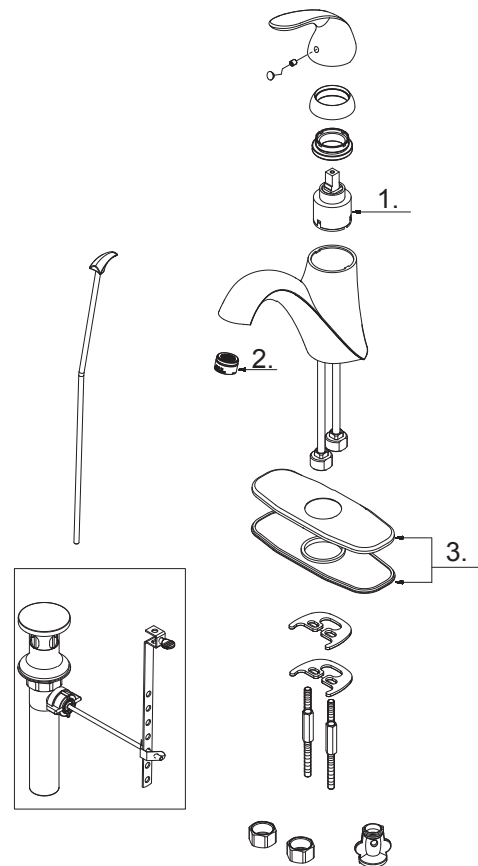

ALVORD

PFWSCM1M117 7735992

4" Single Handle Lavatory Faucet

Model Numbers

PFWSCM1M117 Chrome

No.	Item	Part Number	Material Type
1	Ceramic Disc cartridge	OBPF2A507348N	Plastic, Ceramic
2	Aerator	OBPF5A500026N*	Metal, Plastic
3	Cover Plate & Putty plate	OBPF1A663082*	Metal, Plastic

*specify finish

PFWSCM1M117

Warranty and Codes

This product comes complete with installation, operating, care and maintenance instructions. This PROFLO faucet carries a limited lifetime warranty when installed in residential applications. The warranty is five years in commercial applications. Compliant with lead content requirements of California AB 1953 and Vermont S.152.