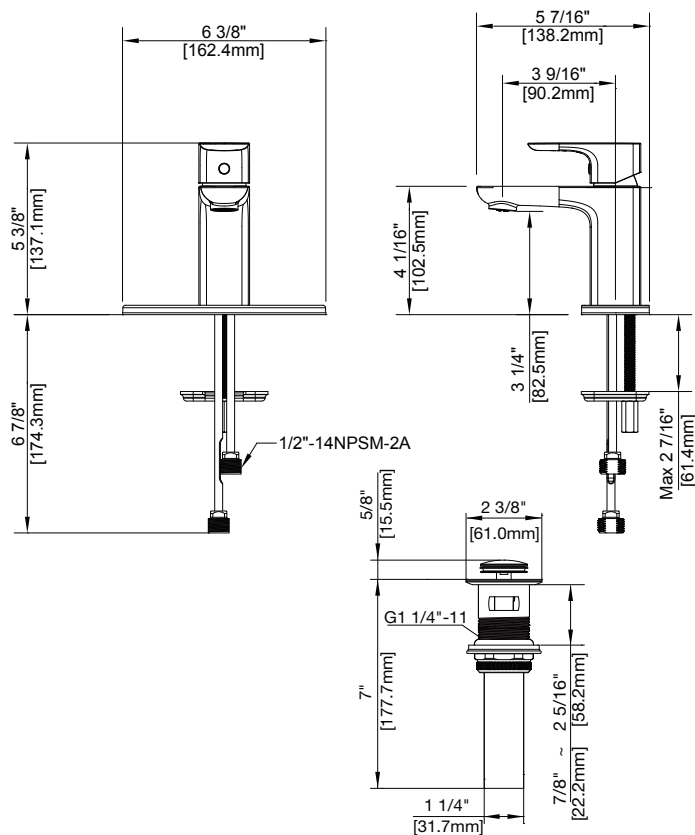

ITEM#: 7729683

PFWSCM1M115

SINGLE HANDLE LAVATORY FAUCET

Product Features

- Max. flow rate: 1.2 gpm at 60 psi
- Metal lever handle
- Ceramic disc cartridge
- With press pop up assembly
- 1/2" IPS connections
- Meets: ASME A112.18.1 / CSA B125.1
- cUPC/IAPMO listed
- ADA compliant
- NSF 61 compliant

ITEM#: 7729683
PFWSCM1M115

Model Numbers

ITEM#: 7729683 PFWSCM1M115 Chrome
ITEM#: 7729684 PFWSCM1M115BN Brushed nickel

Warranty and Codes

This product comes complete with installation, operating, care and maintenance instructions. This PROFLO faucet carries a limited lifetime warranty when installed in residential applications. The warranty is five years in commercial applications. This product meets: ASME A112.18.1.