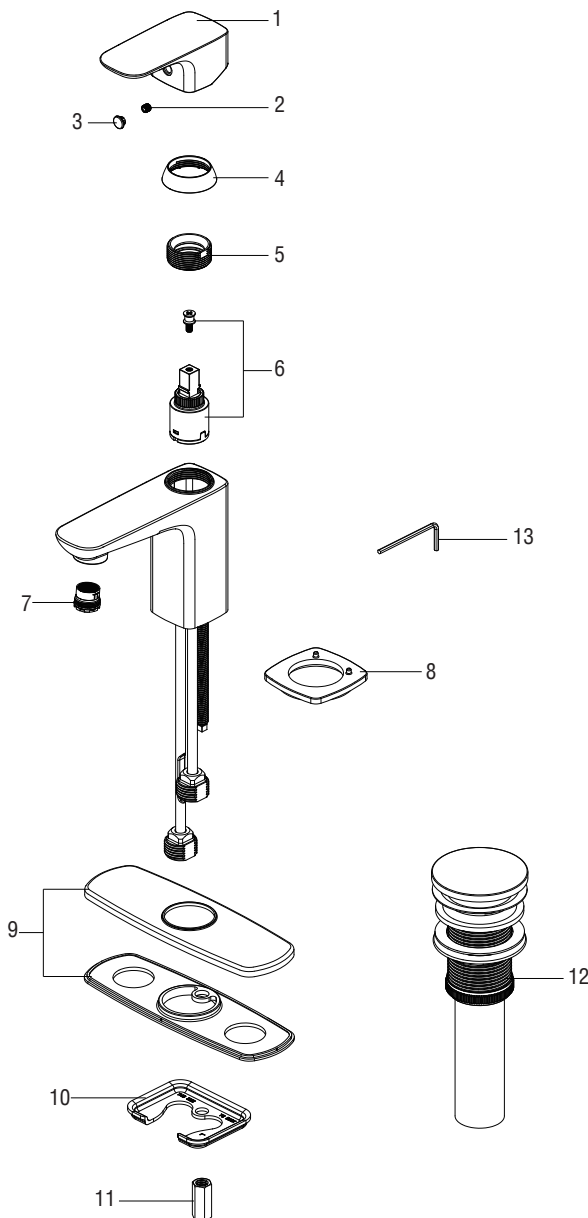

Parts Breakdown

ITEM#: 7729683

PFWSCM1M115

SINGLE HANDLE LAVATORY FAUCET

ITEM#: 7729683
PFWSCM1M115

Model Numbers

ITEM#: 7729683 PFWSCM1M115 Chrome
ITEM#: 7729684 PFWSCM1M115BN Brushed nickel

* Specify Finish

No.	Item	Part Number
1	Handle	RP13317*
2	Set Screw	RP50002
3	Index	RP80390*
4	Cap	RP80408*
5	Bonnet	RP70224
6	Cartridge&Screw	RP20052
7	Aerator	RP30187
8	Flange	RP80391*
9	Escutcheon	F80003*
10	Washer	RP70228
11	Nut	RP56071
12	Press Pop-up Assembly	RP40196*
13	2.5mm Hex Allen Wrench	RP70221