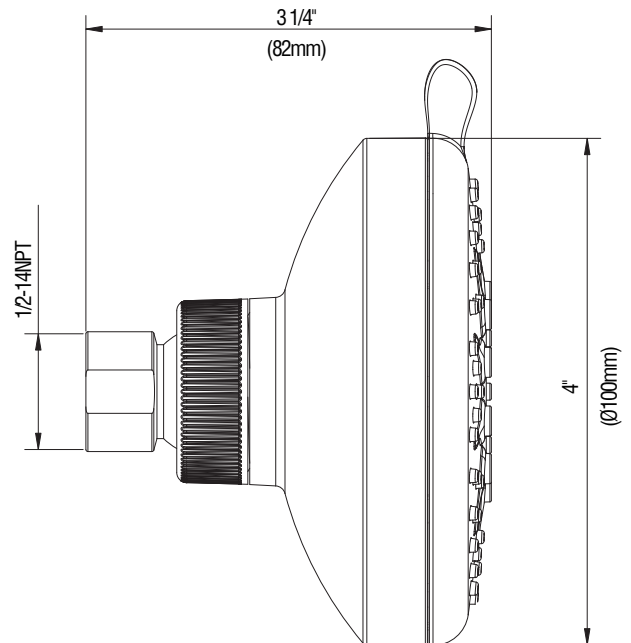

**PFSH83 7735984 / 7735994**  
**PROFLO® WATER-SAVING**  
**MASSAGE SHOWERHEAD**

**Product Features**

- 4" Face
- Brass ball joint
- 5 Spray functions
- Max. Flow rate: 1.75 Gpm (6.6 L/min) at 80 psi

**PFSH83**

**Model Numbers**

- |                 |                |
|-----------------|----------------|
| <b>PFSH83</b>   | Chrome         |
| <b>PFSH83BN</b> | Brushed nickel |

**Product Specifications**

**Warranty and Codes**