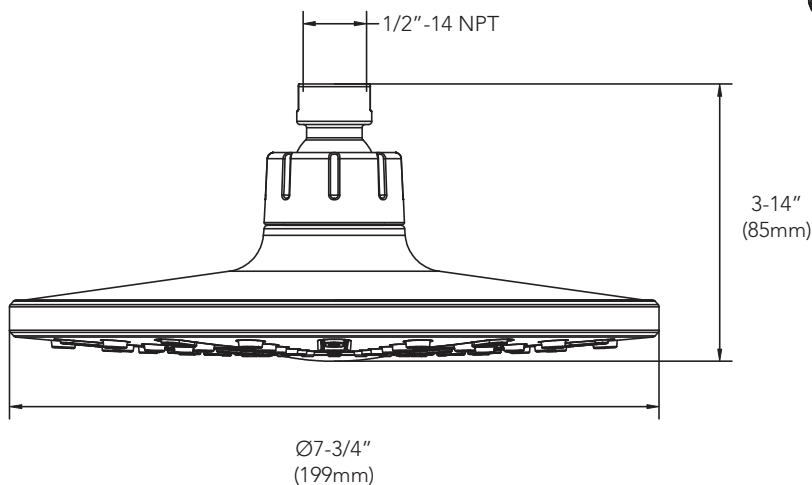

Product Specifications

* All measurements are nominal. Please verify before actual installation.

Warranty and Codes

This product comes complete with installation, operating, care and maintenance instructions. This PROFLO product carries a 1-year limited warranty. This product meets ASME: A112.18.1.