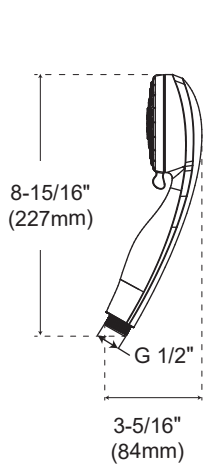

* All measurements are nominal. Please verify before actual installation.

Warranty and Codes

This product comes complete with installation, operating, care and maintenance instructions. This PROFLO faucet carries a limited lifetime warranty when installed in residential applications. The warranty is five years in commercial applications. This product meets ASME: A112.18.1.