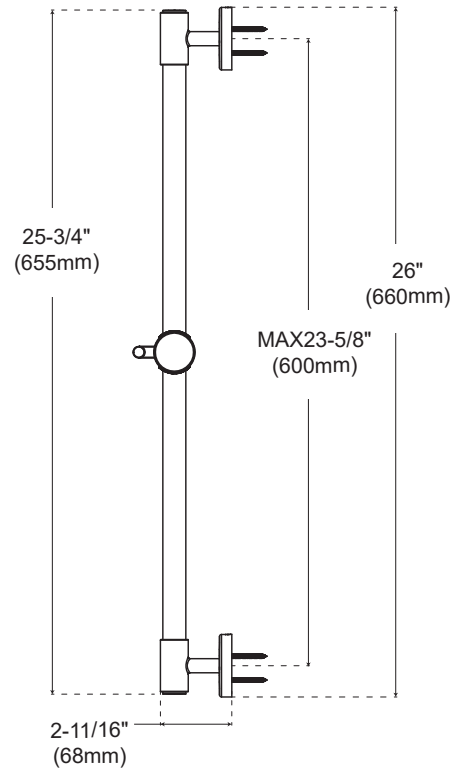

* All measurements are nominal. Please verify before actual installation.

Warranty and Codes

This product comes complete with installation, operating, care and maintenance instructions. This PROFLO faucet carries a limited lifetime warranty when installed in residential applications. The warranty is five years in commercial applications. This product meets ASME: A112.18.1.