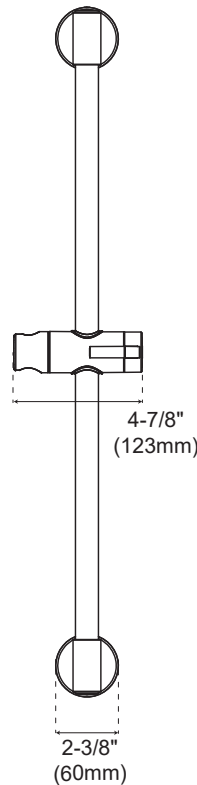

* All measurements are nominal. Please verify before actual installation.

Warranty and Codes

This product comes complete with installation, operating, care and maintenance instructions. This PROFLO faucet carries a limited lifetime warranty when installed in residential applications. The warranty is five years in commercial applications. This product meets ASME: A112.18.1.