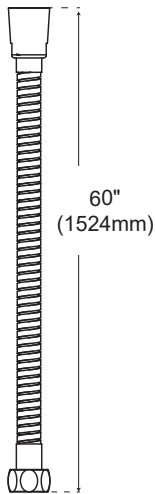

* All measurements are nominal. Please verify before actual installation.

Warranty and Codes

This product comes complete with installation, operating, care and maintenance instructions. This PROFLO faucet carries a limited lifetime warranty when installed in residential applications. The warranty is five years in commercial applications. This product meets ASME: A112.18.1.