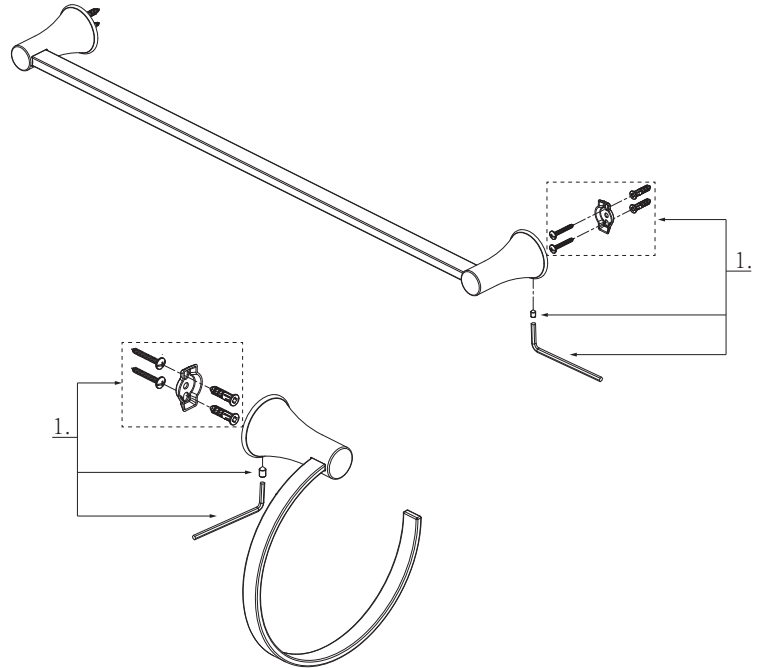

PARTS BREAKDOWN

10137360, 10137359, 10137358, 10137351, 10137350, 10137349,  
10137354, 10137353, 10137352, 10137357, 10137356, 10137355

ORRS BATH ACCESSORIES

PF88312/PF88412/PF88512/PF88902

Number	Key Code	SKU	Item	Material Type
1			Mounting Hardware	Metal, Plastic