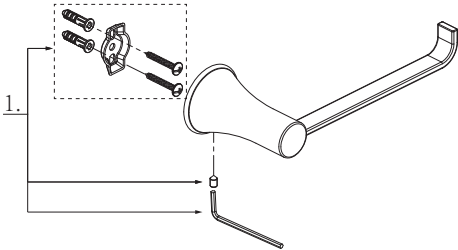

PARTS BREAKDOWN

10137360, 10137359, 10137358, 10137351, 10137350, 10137349,  
10137354, 10137353, 10137352, 10137357, 10137356, 10137355

ORRS BATH ACCESSORIES

PF88312/PF88412/PF88512/PF88902

Number	Key Code	SKU	Item	Material Type
1			Mounting Hardware	Metal, Plastic