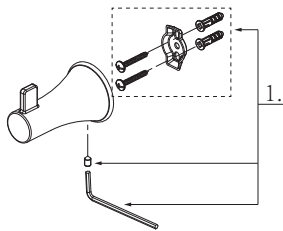

PARTS BREAKDOWN

10137360, 10137359, 10137358, 10137351, 10137350, 10137349,  
10137354, 10137353, 10137352, 10137357, 10137356, 10137355

ORRS BATH ACCESSORIES

PF88312/PF88412/PF88512/PF88902

Number	Key Code	SKU	Item	Material Type
1			Mounting Hardware	Metal, Plastic