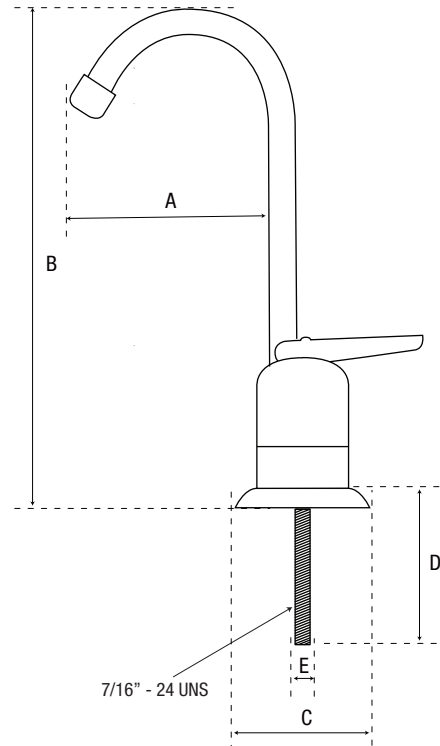

Specifications

PF111 SERIES

WATER DISPENSER

Product Features

- Brass construction
- For use with filtration units
- Not compatible with reverse osmosis systems
- Compliant with low lead content requirements laws
- Maximum flow rate 0.32 gpm at 60 psi

PF111

Model Numbers:

- PF111CP Chrome Plated
- PF111BN PVD Brushed Nickel

Product Specifications

Dimensions Size				
A	B	C	D	E
2-7/8"	6-3/8"	1-11/16"	2"	7/16"

* All measurements are nominal. Please verify before actual installation.