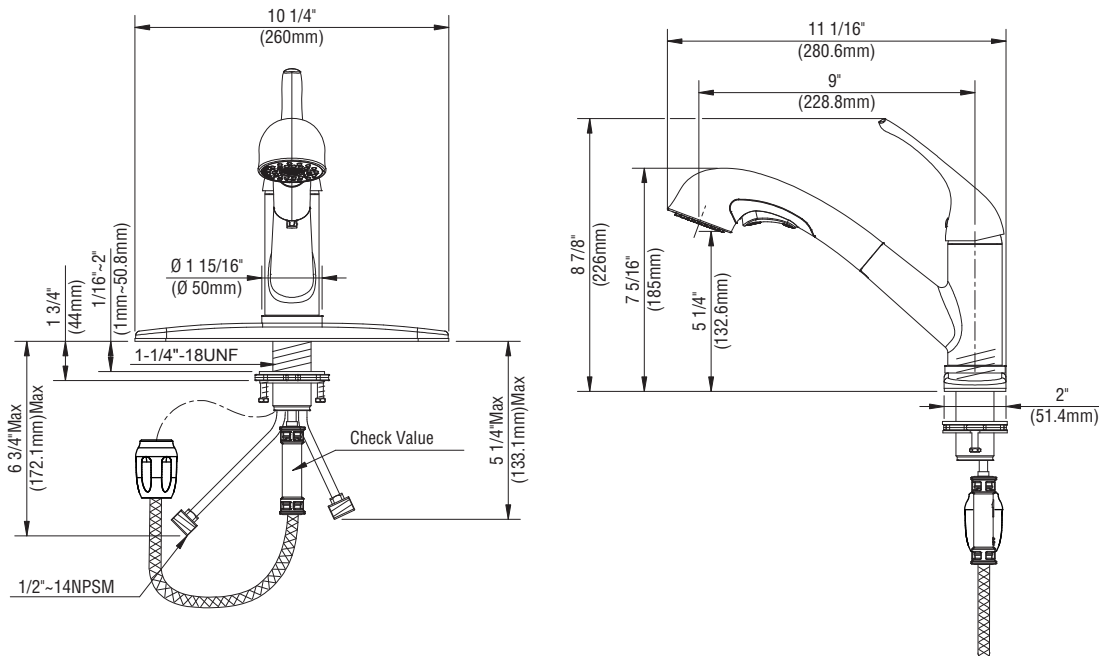

Specifications

PFXC6012 - Poulsen Single Handle Pull Out Kitchen Faucet

Product Features

- Ceramic cartridge
- Metal lever handle
- 1 or 3 hole installation
- Optional deck plate included
- Two-function spray head: stream and spray
- Max. flow rate: 1.75 gpm (6.6 L/min) at 60 psi
- cUPC/IAPMO listed
- ADA compliant

Model Numbers

PFXC6012CP	Chrome
PFXC6012ZBN	PVD brushed nickel
PFXC6012NORB	Oil rubbed bronze

PFXC6012CP

Product Specifications

*All measurements are nominal. Please verify before actual installation.

Warranty and Codes

This product comes complete with installation, operating, care and maintenance instructions. This PROFLO faucet carries a limited lifetime warranty when installed in residential applications. The warranty is five years in commercial applications. Compliant with lead content requirements of California AB 1953 and Vermont S.152.