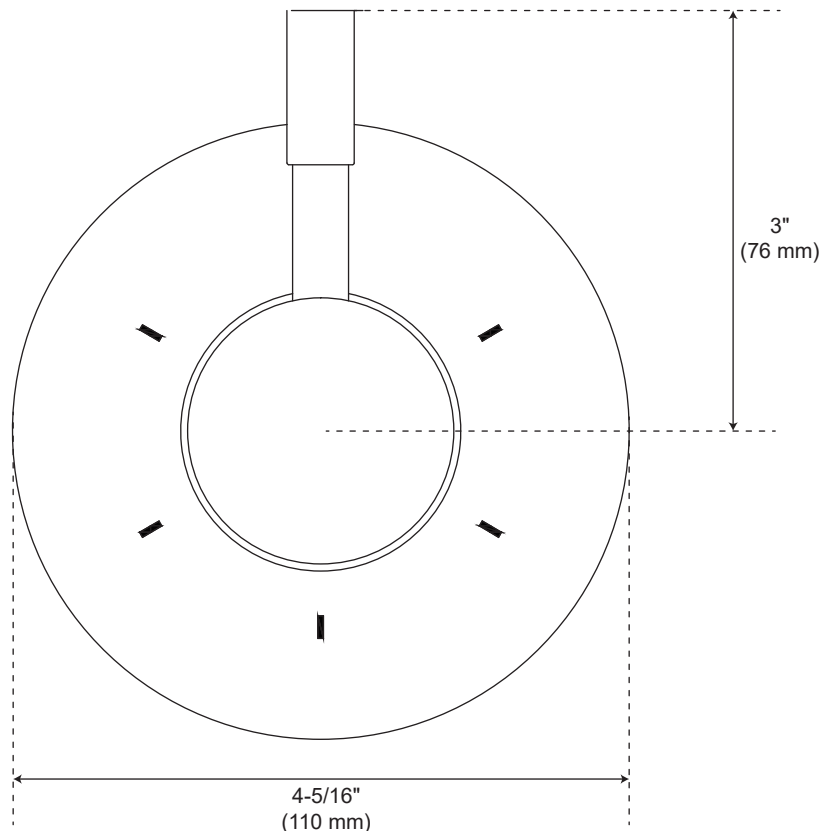

For detailed warranty information, visit ferguson.com/proflo-faucet-warranty.