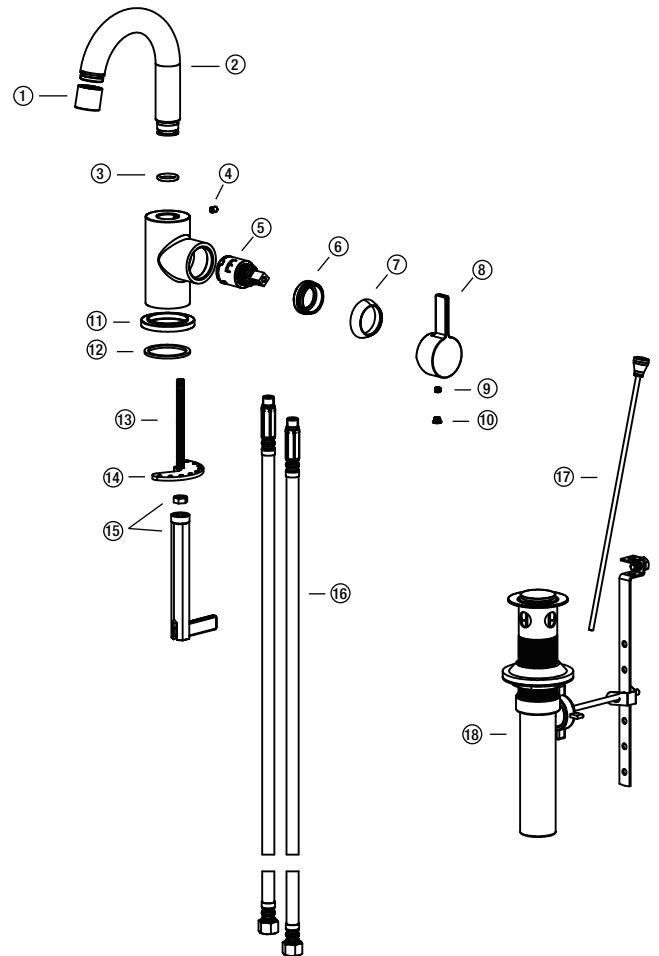

PFWSC8871CP

Model Numbers

PFWSC8871CP	Chrome
PFWSC8871BN	Brushed nickel
PFWSC8871MB	Matte black

No.	Part Name	Part Number	Material
1	Aerator	ATBX0095	NBR,Plastic,Brass
2	Spout	ATBF0198	Brass
3	O-ring	CTRR0180	NBR
4	Screw	CTST0084	SUS304
5	Cartridge	ATBA0289	Plastic
6	Bonnet nut	CTKB0118	Brass
7	Cap	CTCP0330	ABS
8	Handle	CTHX0593	Zinc
9	Screw	CTST0117	SUS304
10	Button	CTCP0072	PP
11	Base seat	CTDZ0118	Zinc
12	Washer	CTWR0334	NBR
13	Set screw	CTST0013	SUS304
14	Bracket	CTWT0095	Steel
15	Nut & Wrench assembly	ATBQ0554	Brass,Plastic
16	Hose	ATBP0421	Nylon
17	Lift rod	ATBM0025	Plastic,SUS304
18	Pop-up	ATAA0065	Brass,Plastic,Steel

Warranty and Codes

This product comes complete with installation, operating, care and maintenance instructions. This PROFLO faucet carries a limited lifetime warranty when installed in residential applications. The warranty is five years in commercial applications. This product meets ANSI: A112.18.1M.