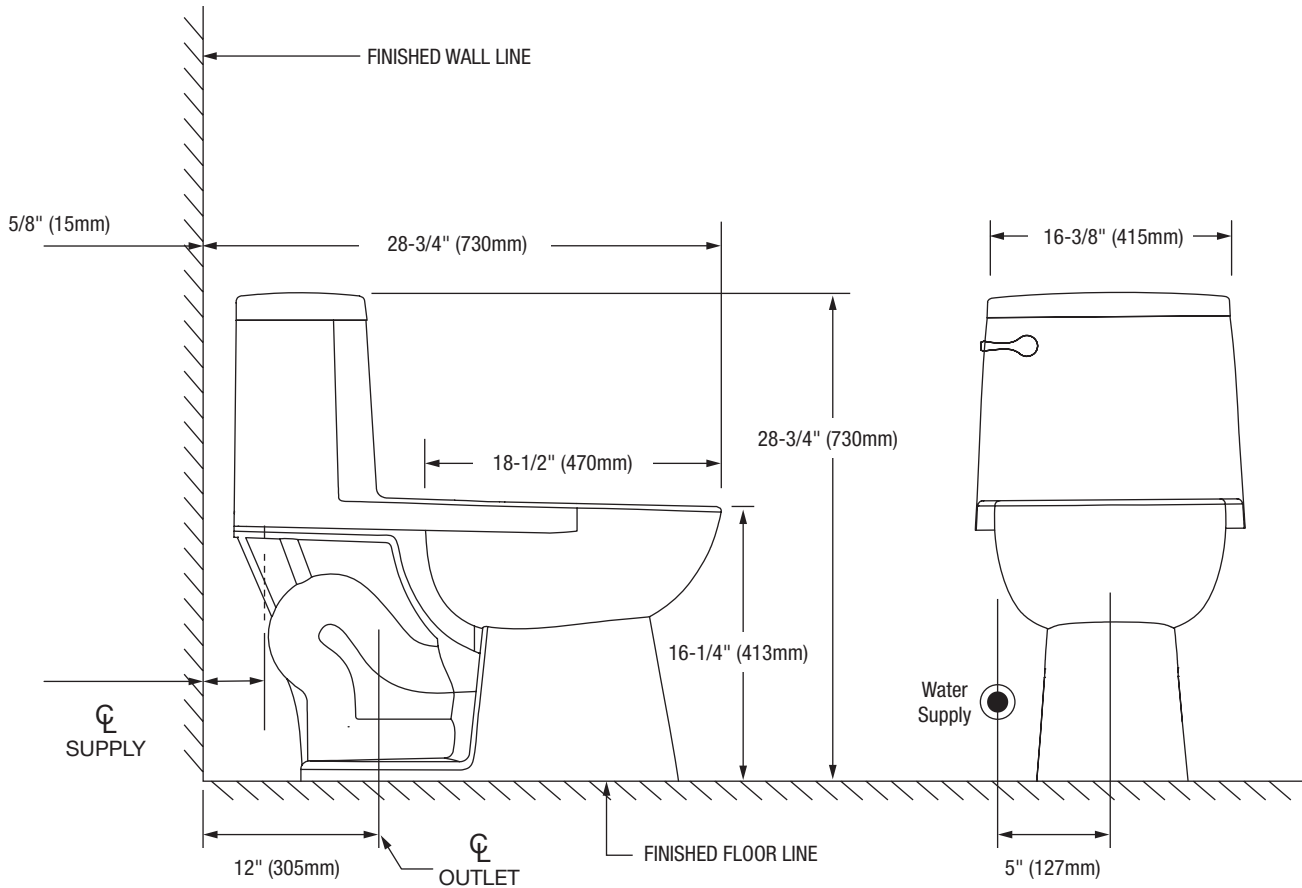

### Product Features

- 1.28 gpf
- Gravity-fed siphon jet flush
- Vitreous china
- 16-1/4" elongated bowl
- Rough-in: 12"
- Flush valve: 3"
- Trapway: 2" fully glazed
- Water spot: 6-1/2" x 9"
- Front mounted color match trip lever
- One-piece design allows for easy cleaning

#### Model

**PF9541WH** 1-Piece Elongated Toilet

This product comes complete with installation, operating, care and maintenance instructions. All PROFLO fixtures carry a lifetime limited warranty on the vitreous china and a 5-year limited warranty on the fittings. Visit [ferguson.com](http://ferguson.com) for detailed warranty information.

# One-Piece Elongated Toilet

Note: All dimensions and specifications are nominal and may vary: Dimensions of 8" and greater have a tolerance of +3%. Dimensions less than 8" have a tolerance of +5%.