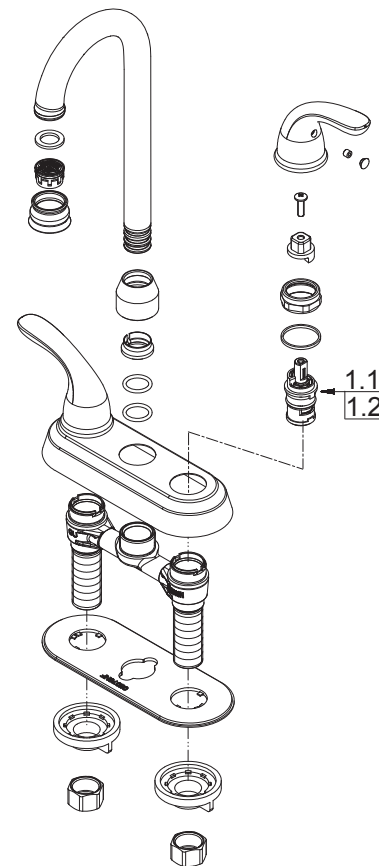

Parts Breakdown

**CLASSIC**  
**PFXCM2M300 7266454 / 7266429**  
**Two Handle Bar Faucet**

**Model Numbers**

PFXCM2M300 Chrome  
 PFXCM2M300BN Brushed nickel

No.	Item	Part Number	Material Type
1.1	Ceramic Disc Cartridge-Cold	OBPF2A507004N	Plastic, Ceramic
1.2	Ceramic Disc Cartridge-Hot	OBPF2A507003N	Plastic, Ceramic

\*specify finish

PFXCM2M300

**Warranty and Codes**

This product comes complete with installation, operating, care and maintenance instructions. This PROFLO faucet carries a limited lifetime warranty when installed in residential applications. The warranty is five years in commercial applications. Compliant with lead content requirements of California AB 1953 and Vermont S.152.