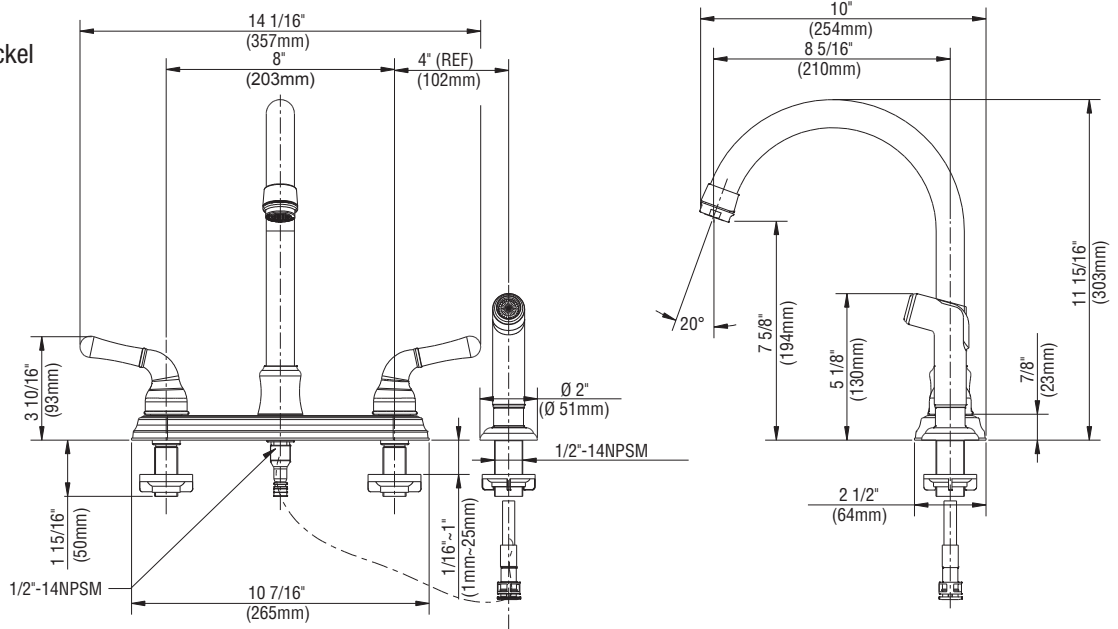

PFXCM2M213 7266437 / 7266458
Two Handle Kitchen Faucet

Product Features

- Polymer body
- Washerless cartridge
- Metal lever handle
- Neoperl aerator
- With spray
- Max. flow rate: 1.75 gpm (6.6 L/min) at 60 psi

PFXCM2M213

Model Numbers

PFXCM2M213 Chrome
 PFXCM2M213BN Brushed nickel

Product Specifications

Warranty and Codes

This product comes complete with installation, operating, care and maintenance instructions. This PROFLO faucet carries a limited lifetime warranty when installed in residential applications. The warranty is five years in commercial applications.