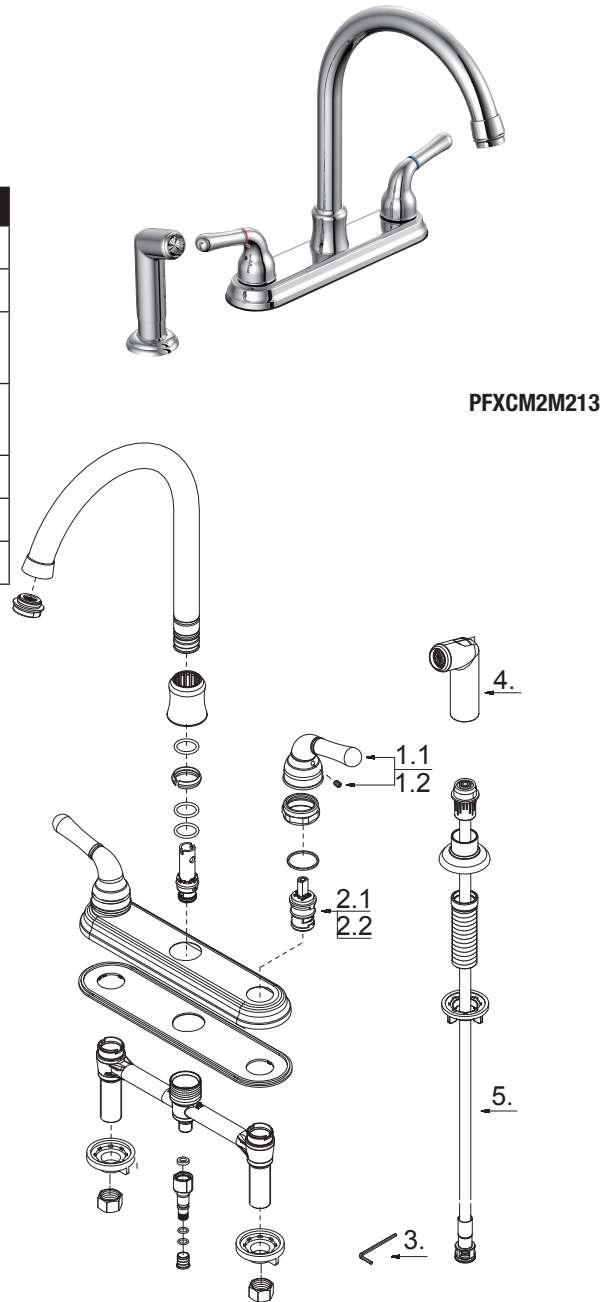

PFXCM2M213

Two Handle Kitchen Faucet

Model Numbers

PFXCM2M213 Chrome
 PFXCM2M213BN Brushed nickel

No.	Item	Part Number	Material Type
1.1	Metal Handle Assembly-Cold	OBPF7A662507C*	Metal
1.2	Metal Handle Assembly-Hot	OBPF7A662507H*	Metal
2.1	Ceramic Disc Cartridge-Cold	OBPF2A507038N	Plastic, Ceramic, Metal
2.2	Ceramic Disc Cartridge-Hot	OBPF2A507039N	Plastic, Ceramic, Metal
3	Hex Wrench	OBPF1A031000NI	Metal
4	Side Spray	OBPF6A503002N*	Plastic
5	47" Spray Hose	OBPF6A512139N	Metal, Plastic

*specify finish

Warranty and Codes

This product comes complete with installation, operating, care and maintenance instructions. This PROFLO faucet carries a limited lifetime warranty when installed in residential applications. The warranty is five years in commercial applications. Compliant with lead content requirements of California AB 1953 and Vermont S.152.