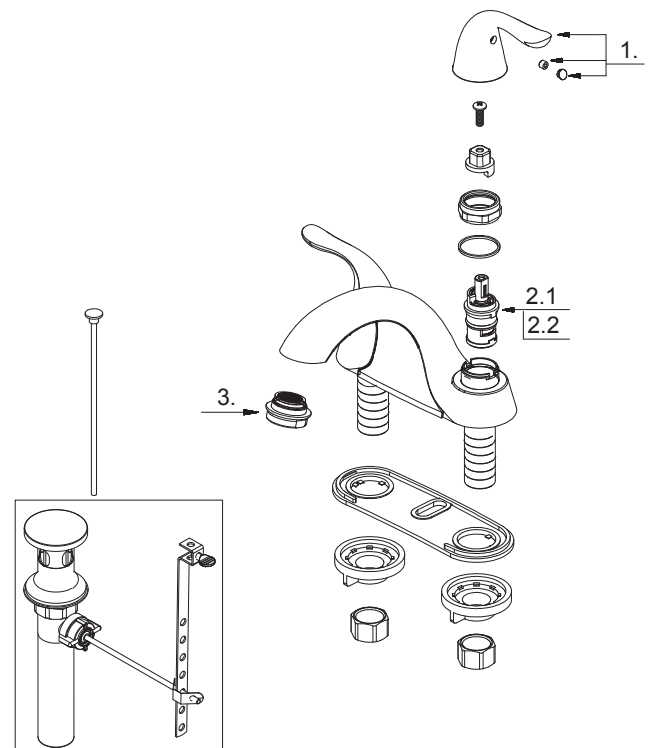

COLLISTON

PFWSCM2M111 7266421 / 7266456

Two Handle Lavatory Faucet

Model Numbers

PFWSCM2M111 Chrome
 PFWSCM2M111BN Brushed nickel

No.	Item	Part Number	Material Type
1	Metal Handle Assembly	OBPF7A069115*	Metal, Rubber
2.1	Ceramic Disc Cartridge-Cold	OBPF2A507004N	Plastic, Ceramic
2.2	Ceramic Disc Cartridge-Hot	OBPF2A507003N	Plastic, Ceramic
3	Aerator	OBPF5A500966N*	Metal, Plastic

PFWSCM2M111

*specify finish

Warranty and Codes

This product comes complete with installation, operating, care and maintenance instructions. This PROFLO faucet carries a limited lifetime warranty when installed in residential applications. The warranty is five years in commercial applications. Compliant with lead content requirements of California AB 1953 and Vermont S.152.