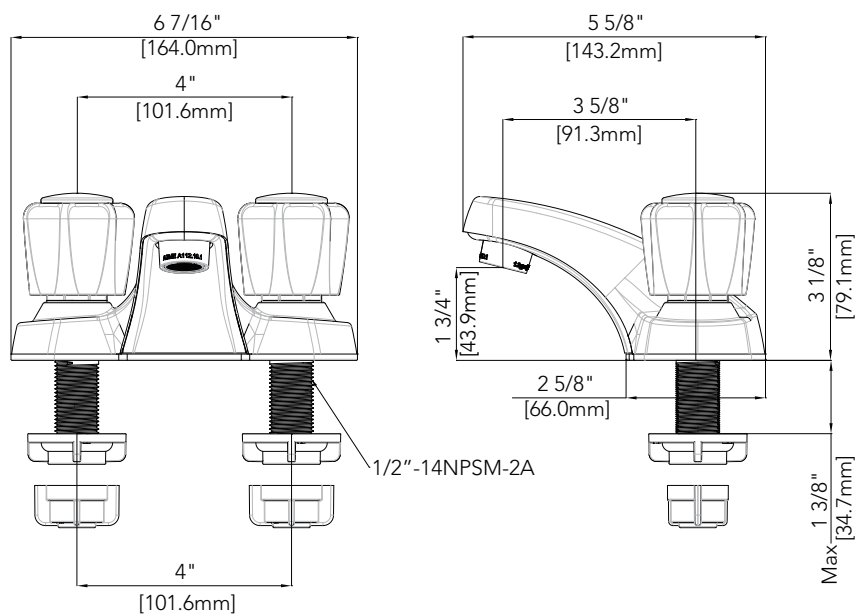

Product Specifications

Warranty and Codes

This product comes complete with installation, operating, care and maintenance instructions. This PROFLO faucet carries a limited lifetime warranty when installed in residential applications. The warranty is five years in commercial applications.

*Compliant with lead content requirements of California AB 1953.

NSF/ANSI/CAN 372
NSF/ANSI/CAN 61-9 Qs1