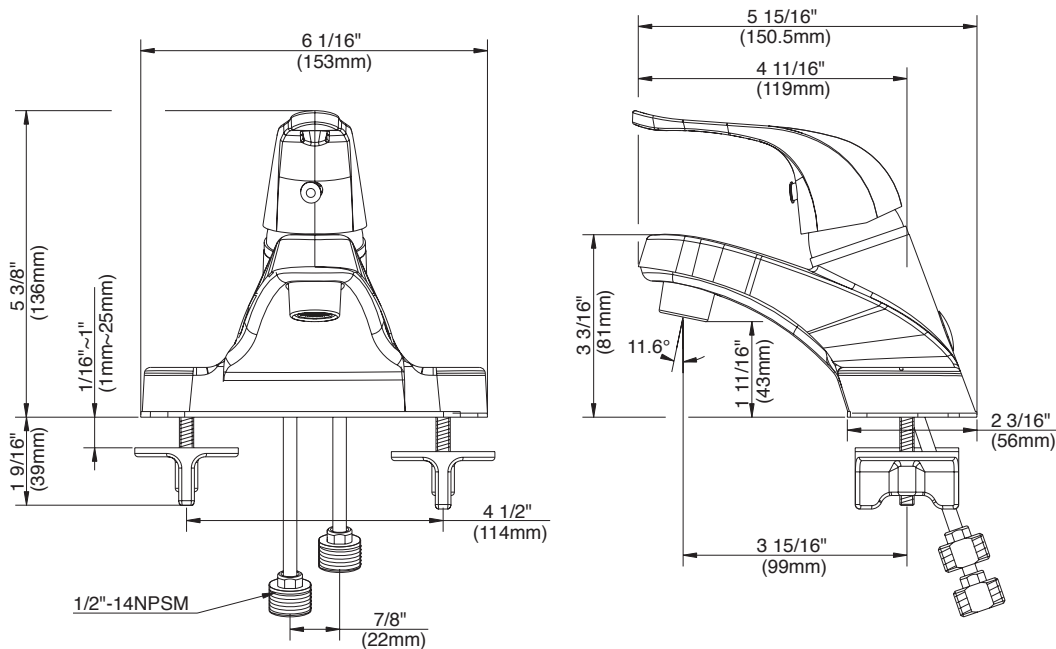

### Product Features

- Washerless cartridge
- Metal lever handle
- Max. flow rate: 1.2 gpm (4.5L/min) at 60 psi
- EPA WaterSense approved
- cUPC/IAPMO listed
- ADA compliant

### Product Specifications

\* All measurements are nominal. Please verify before actual installation.