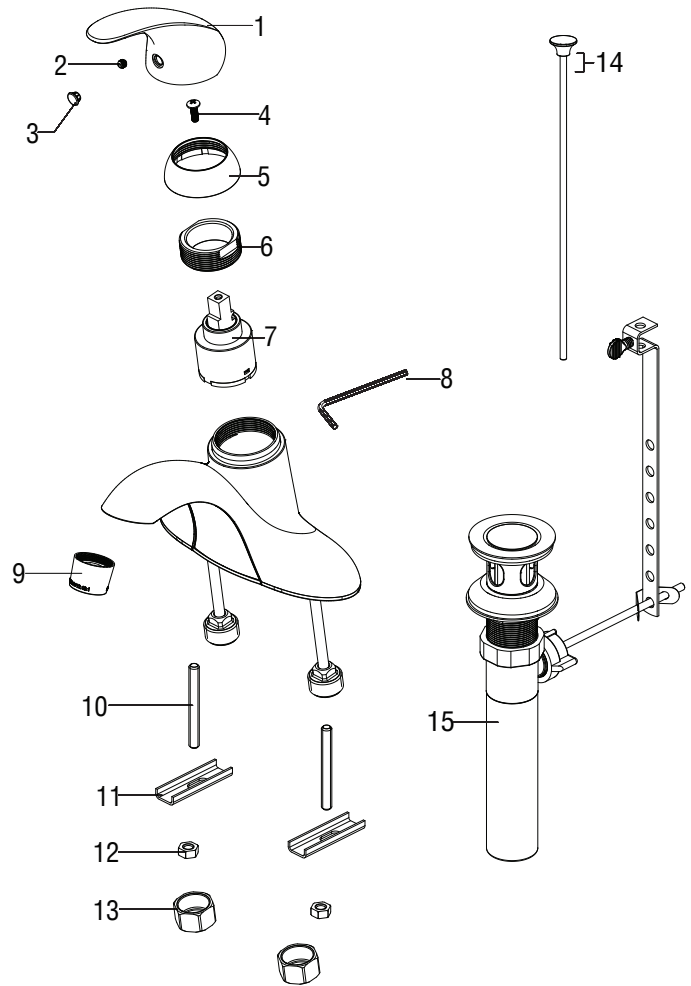

Parts Breakdown Single Handle Lavatory Faucet

PFWSCM1M109

PFWSCM1M109

Model Numbers

PFWSCM1M109 Chrome
PFWSCM1M109BN Brushed Nickel

* Specify Finish

No.	Item	Part Number
1	Handle	RP13536*
2	Set Screw	RP50002
3	Index	RP80606*
4	Screw	RP50015
5	Cap	RP80109*
6	Bonnet	RP70336
7	Cartridge	PF3357061
8	2.5mm Hex Allen Wrench	RP70221
9	Aerator	RP30190*
10	Bolt	RP50040
11	Washer	RP64083
12	Nut	RP56110
13	Coupling Nut	RP56002
14	Lift rod & Lift Rod knob	RP40006*
15	Pop-up Assembly Less Lift Rod	RP40145*

Warranty and Codes

This product comes complete with installation, operating, care and maintenance instructions. This PROFLO faucet carries a limited lifetime warranty when installed in residential applications. The warranty is five years in commercial applications. This product meets ANSI: A112.18.1M.