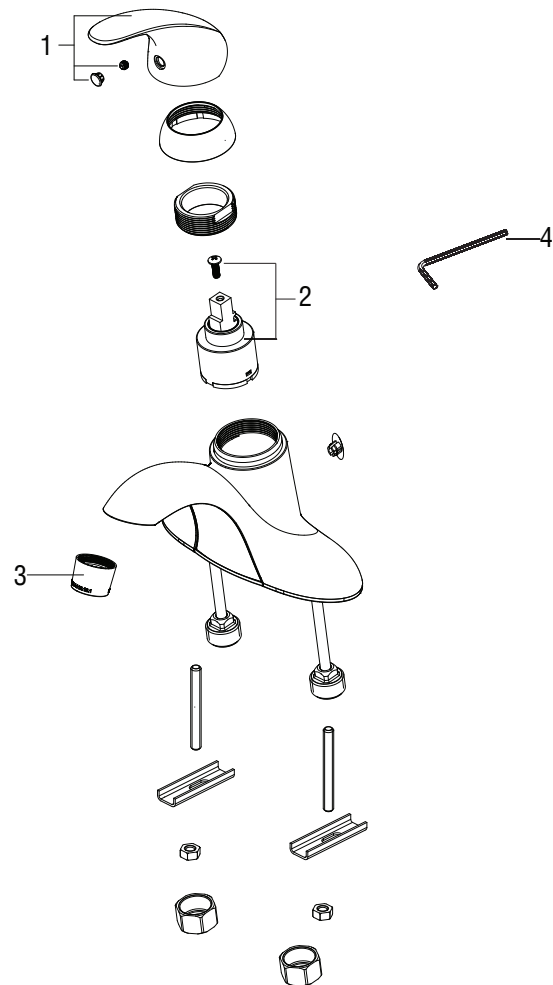

Parts Breakdown

PFWSCM1M108

GERALD Single Handle Lavatory Faucet

Model Numbers

PFWSCM1M108 Chrome
 PFWSCM1M108ZBN Brushed nickel

No.	Item	Part Number	Material Type
1	Handle	OBPF713536*	Zinc Alloy
2	Cartridge	OBPF220120	Ceramic
3	Aerator	OBPF53019*	Plastic
4	2.5mm Hex allen wrench	OBPF1RP70221	Steel

*indicate finish

PFWSCM1M108

Warranty and Codes

This product comes complete with installation, operating, care and maintenance instructions. This PROFLO faucet carries a limited lifetime warranty when installed in residential applications. The warranty is five years in commercial applications. This product meets: ASME A112.1 8.1.