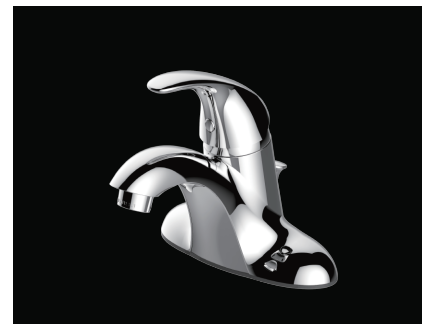

PFWSCM1M105

**PROFLO**<sup>®</sup>

# Single Handle Lavatory Faucet

## Product Features

- Ceramic disc cartridge
- Metal handle
- Neoperl aerator
- With 50/50 Pop-up
- 3-hole 4" on-center installation
- Flow rate: 1.2 GPM at 60 PSI
- ADA compliant
- cUPC/IAPMO listed
- WaterSense certified
- Neoperl hose