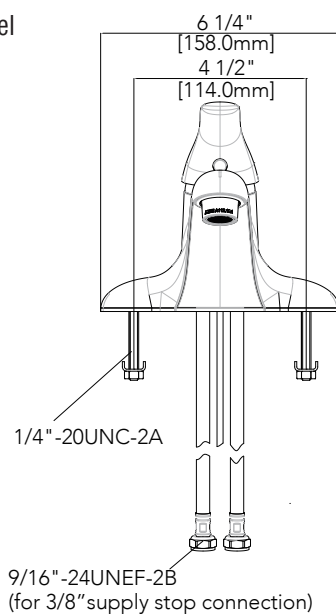

Product Specifications

Available Parts

PF3357061 Cartridge

Warranty and Codes

This product comes complete with installation, operating, care and maintenance instructions. This PROFLO faucet carries a limited lifetime warranty when installed in residential applications. The warranty is five years in commercial applications. This product meets ASME: A112.18.1.

*Compliant with lead content requirements of California AB 1953.

Distributed Exclusively by Ferguson and Wolseley Canada