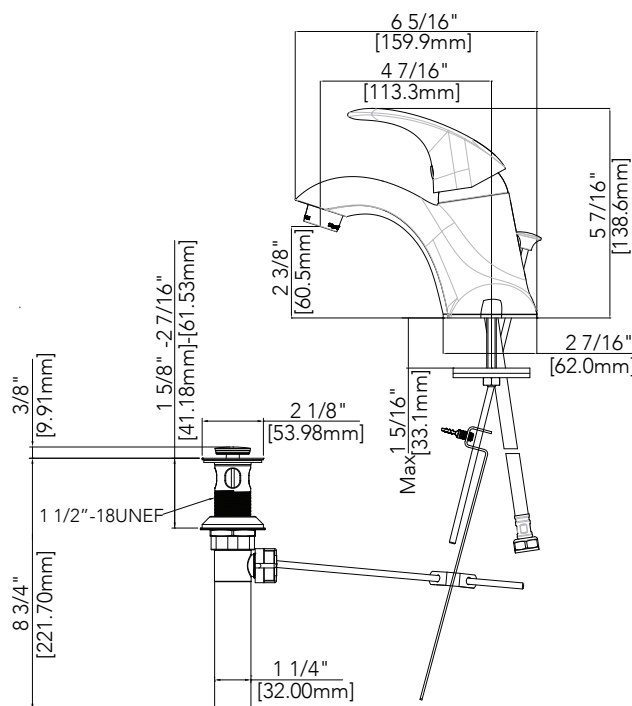

Product Specifications

Available Parts

PF3357061 Cartridge

Warranty and Codes

This product comes complete with installation, operating, care and maintenance instructions. This PROFLO faucet carries a limited lifetime warranty when installed in residential applications. The warranty is five years in commercial applications. This product meets ASME: A112.18.1.

*Compliant with lead content requirements of California AB 1953.

Distributed Exclusively by Ferguson and Wolseley Canada