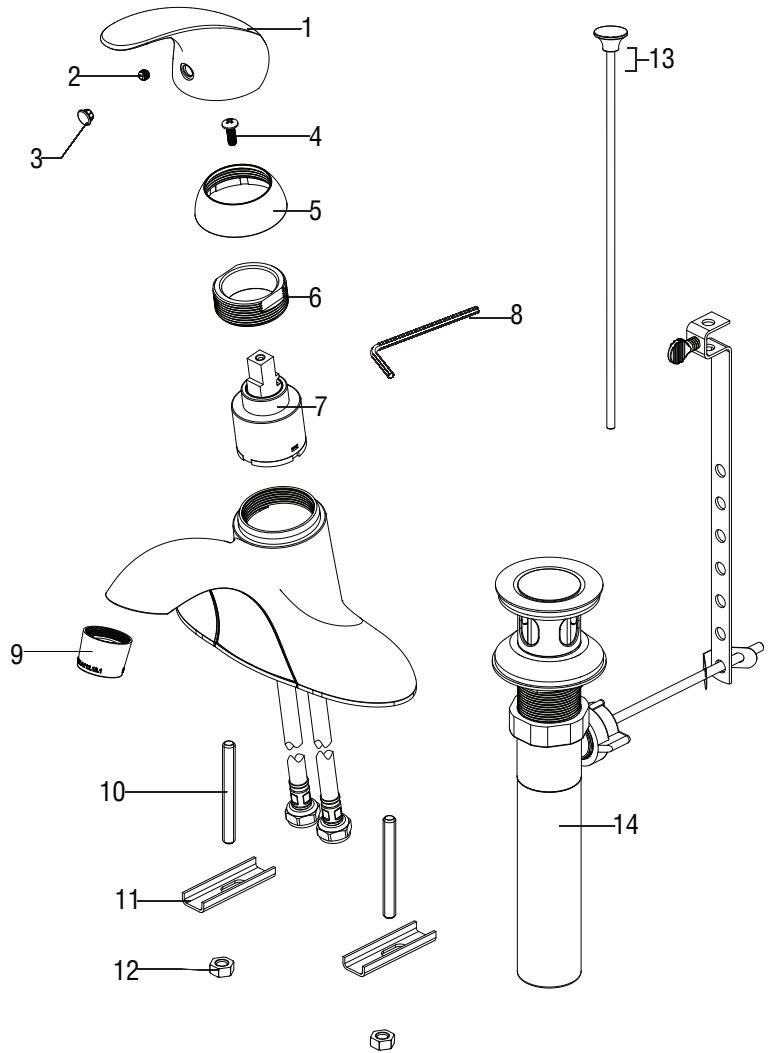

Parts Breakdown Single Handle Lavatory Faucet

PFWSCM1M105

PFWSCM1M105

Model Numbers

PFWSCM1M105 Chrome
PFWSCM1M105BN Brushed Nickel

*** Specify Finish**

No.	Item	Part Number
1	Handle	RP13536*
2	Set Screw	RP50002
3	Index	RP80606*
4	Screw	RP50015
5	Cap	RP80109*
6	Bonnet	RP70336
7	Cartridge	PF3357061
8	2.5mm Hex Allen Wrench	RP70221
9	Aerator	RP30190*
10	Bolt	RP50040
11	Washer	RP64083
12	Nut	RP56110
13	Lift rod & Lift Rod knob	RP40006*
14	Pop-up Assembly Less Lift Rod	RP40145*