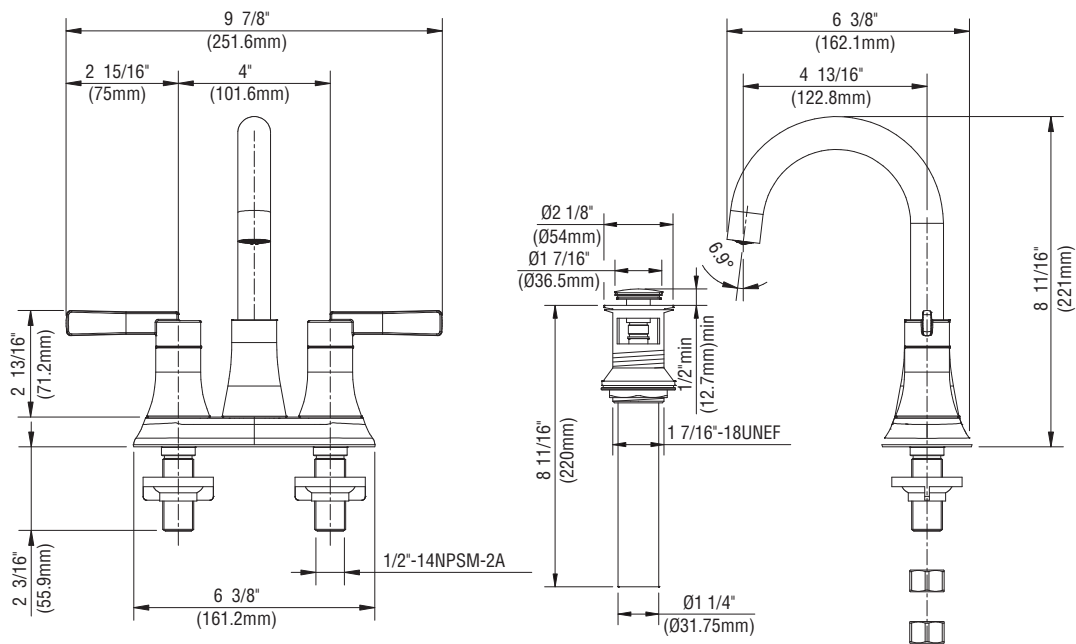

### Product Features

- Ceramic disc cartridges
- Metal lever handle
- Requires 3-hole sink with 4" on-center
- With metal pop-up
- 100% factory pressure tested
- Max. flow rate: 1.2 gpm (4.5 L/min) at 60 psi
- EPA WaterSense approved
- cUPC/IAPMO listed
- ADA compliant

### Product Specifications

\*All measurements are nominal. Please verify before actual installation.