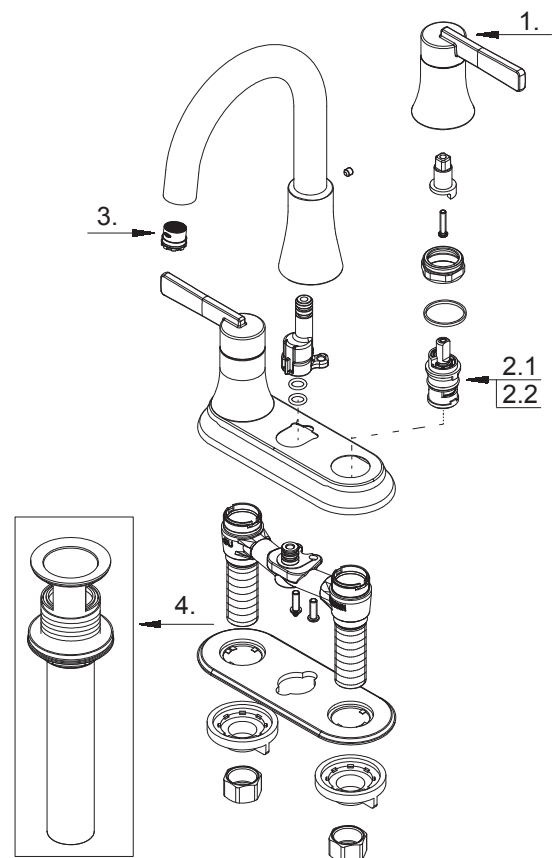

PFWSC8840CP

Warranty and Codes

This product comes complete with installation, operating, care and maintenance instructions. This PROFLO faucet carries a limited lifetime warranty when installed in residential applications. The warranty is five years in commercial applications. Compliant with lead content requirements of California AB 1953 and Vermont S.152.