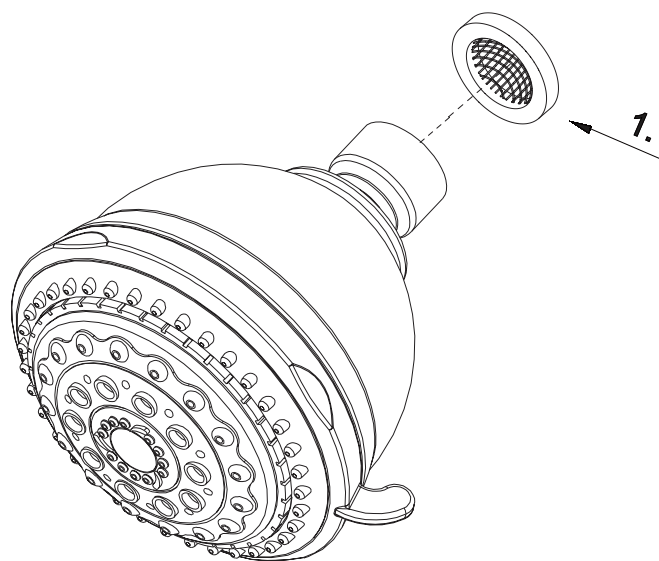

Parts Breakdown

8 SETTING FIXED SHOWERHEAD

PFSH82 7347203

Model Numbers

PFSH82 7347203 Polished chrome finish

| No. | Part Name | Part NO. |
|-----|---------------|----------|
| 1 | Screen Washer | A022028 |

Warranty and Codes

This product comes complete with installation, operating, care and maintenance instructions. This PROFLO faucet carries a limited lifetime warranty when installed in residential applications. The warranty is five years in commercial applications.