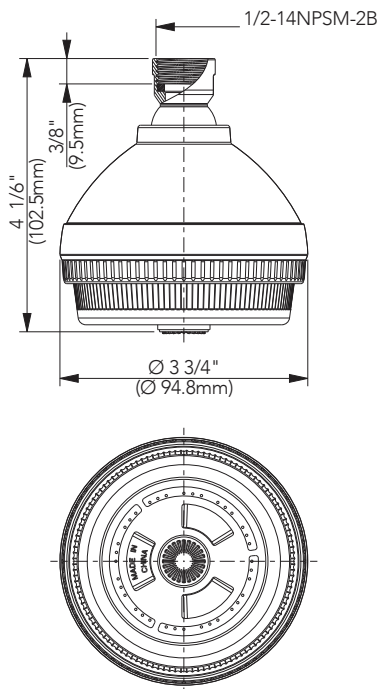

PFSH81 7347202

3 Setting Fixed Showerhead

Product Features

- 3" face
- Metal ball joint
- Max. flow rate: 1.75 GPM at 80 psi

Model Numbers

PFSH81 7347202 Polished chrome finish

Product Specifications

Warranty and Codes

* All measurements are nominal. Please verify before actual installation.