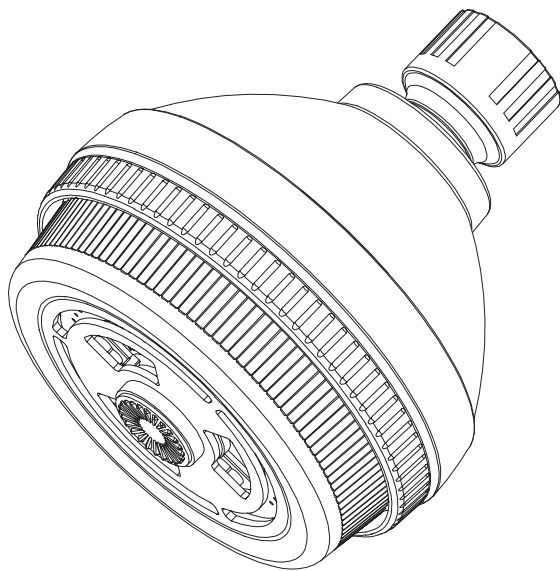

Parts Breakdown

# 3 SETTING FIXED SHOWERHEAD

PFSH81 7347202

### Model Numbers

PFSH81 7347202 Polished chrome finish

No.	Part Name	Part NO.
1	Screen Washer	A022028