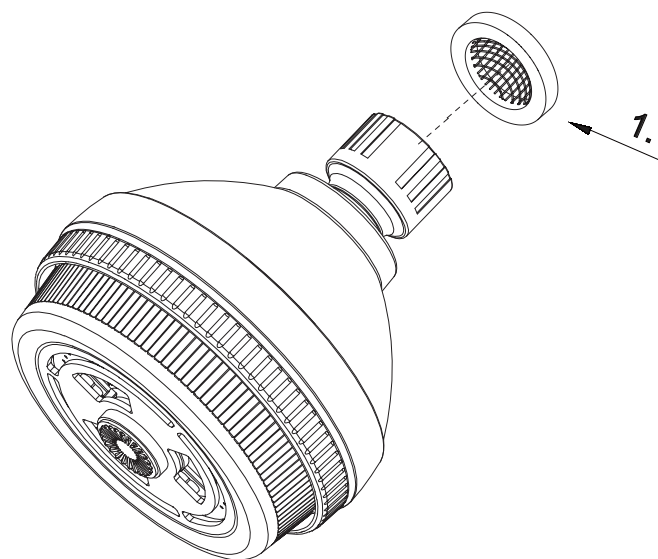

Parts Breakdown

# 3 SETTING FIXED SHOWERHEAD

PFSH81 7347202

### Model Numbers

PFSH81 7347202 Polished chrome finish

No.	Part Name	Part NO.
1	Screen Washer	A022028