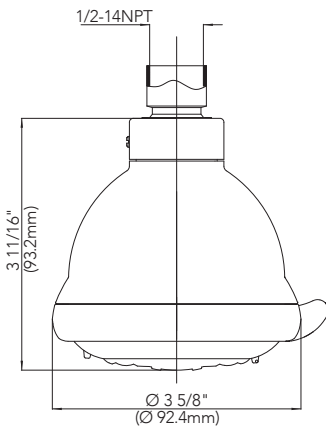

PFSH77

3 Setting Fixed Showerhead

Product Features

- 3.5" face
- Brass ball joint
- Max. flow rate: 2.0 GPM at 80 psi

Model Numbers

PFSH77 Polished chrome finish

Product Specifications

Warranty and Codes

* All measurements are nominal. Please verify before actual installation.