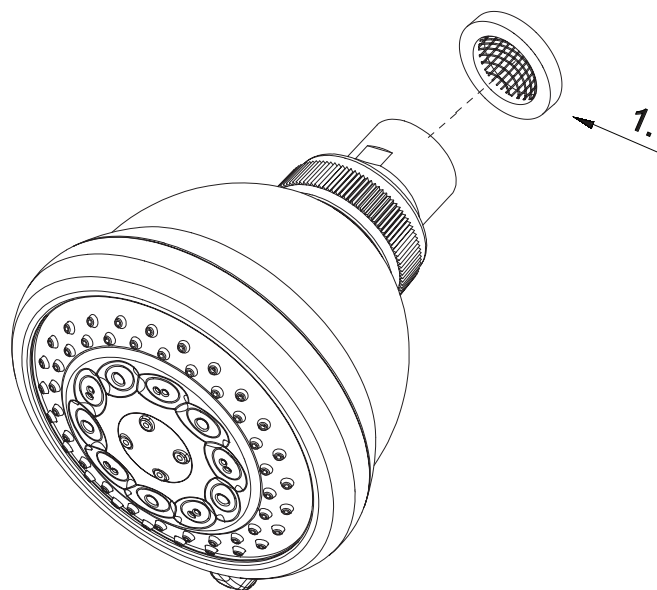

Parts Breakdown

3 SETTING FIXED SHOWERHEAD

PFSH77

Model Numbers

PFSH77 Polished chrome finish

No.	Part Name	Part NO.
1	Screen Washer	A022028

Warranty and Codes

This product comes complete with installation, operating, care and maintenance instructions. This PROFLO faucet carries a limited lifetime warranty when installed in residential applications. The warranty is five years in commercial applications. This product meets ANSI: A112.18.1M.