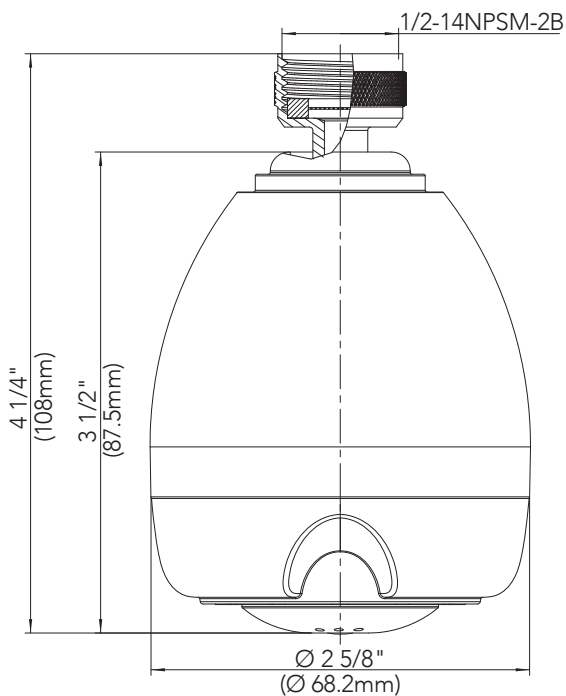

PFSH76

3 Function Adjustable Spray Showerhead

Product Features

- 2-3/5" face
- Brass ball joint
- Max. flow rate: 1.5 GPM at 80 psi

Model Numbers

PFSH76 Polished chrome finish

Product Specifications

Warranty and Codes

* All measurements are nominal. Please verify before actual installation.