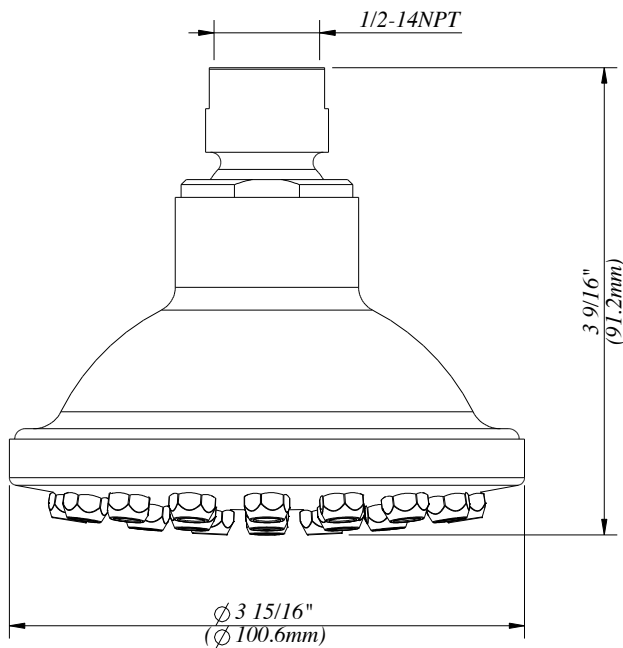

Product Specifications

Warranty and Codes

This product comes complete with installation, operating, care and maintenance instructions. This PROFLO faucet carries a limited lifetime warranty when installed in residential applications. The warranty is five years in commercial applications.

* All measurements are nominal. Please verify before actual installation.