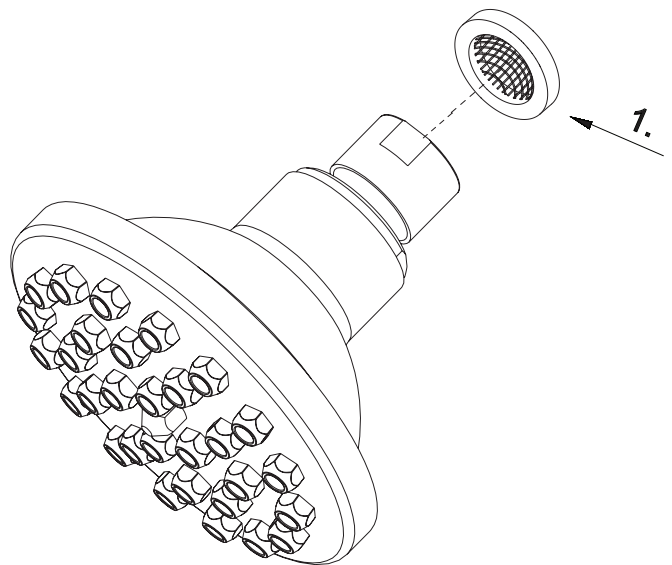

Parts Breakdown

# 4" SUNFLOWER SHOWERHEAD

PFSH75

### Model Numbers

PFSH75 Polished chrome finish  
PFSH75BN Brushed nickel finish

No.	Part Name	Part NO.
1	Screen Washer	A022028