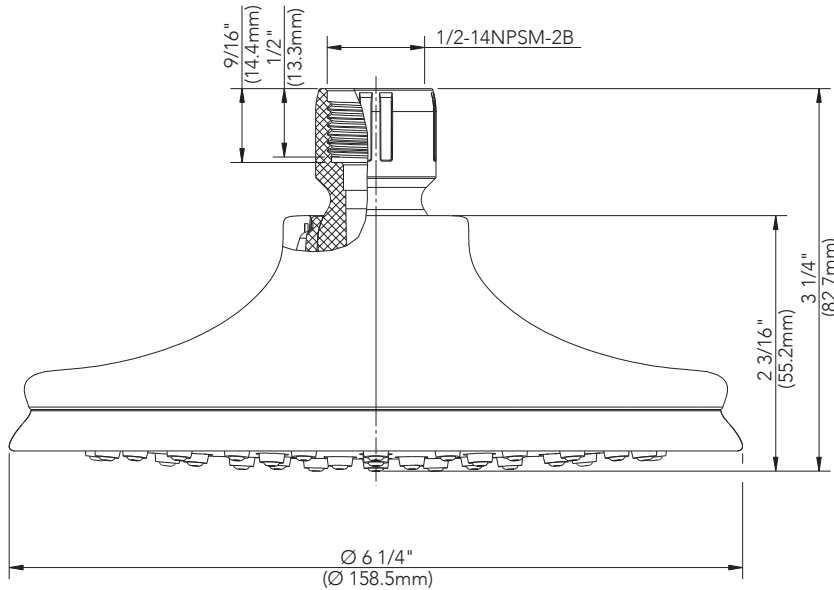

PFSH74

Rainfall Showerhead

Product Features

- 6.3" face
- Plastic ball joint
- Easy clean rubber nipple
- Max. flow rate: 2.0 GPM at 80 psi

Model Numbers

PFSH74 Polished chrome finish

Product Specifications

* All measurements are nominal. Please verify before actual installation.