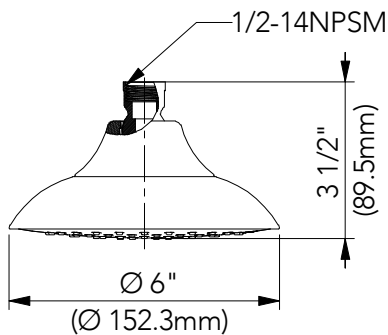

Product Specifications

Warranty and Codes

This product comes complete with installation, operating, care and maintenance instructions. This PROFLO faucet carries a limited lifetime warranty when installed in residential applications.

The warranty is five years in commercial applications.

* All measurements are nominal. Please verify before actual installation.