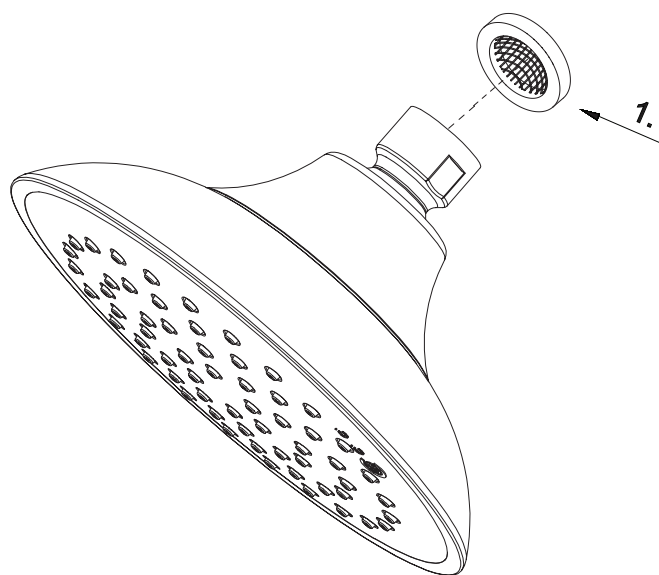

Parts Breakdown

# RAINFALL SHOWERHEAD

PFSH73

### Model Numbers

PFSH73 Polished chrome finish

No.	Part Name	Part NO.
1	Screen Washer	A022028