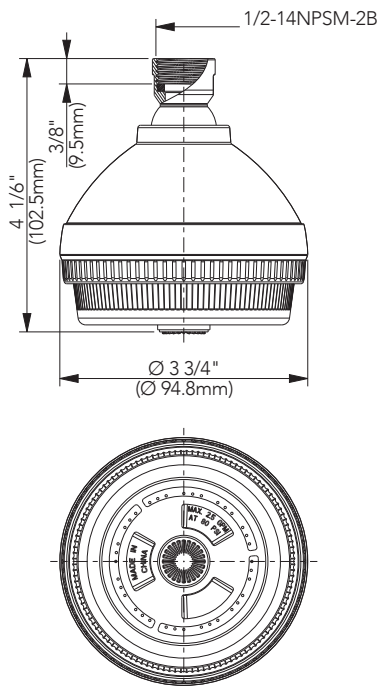

PFSH69

3 Setting Fixed Showerhead

Product Features

- 3" face
- Metal ball joint
- Max. flow rate: 2.5 GPM at 80 psi

Model Numbers

PFSH69 Polished chrome finish

Product Specifications

Warranty and Codes

* All measurements are nominal. Please verify before actual installation.