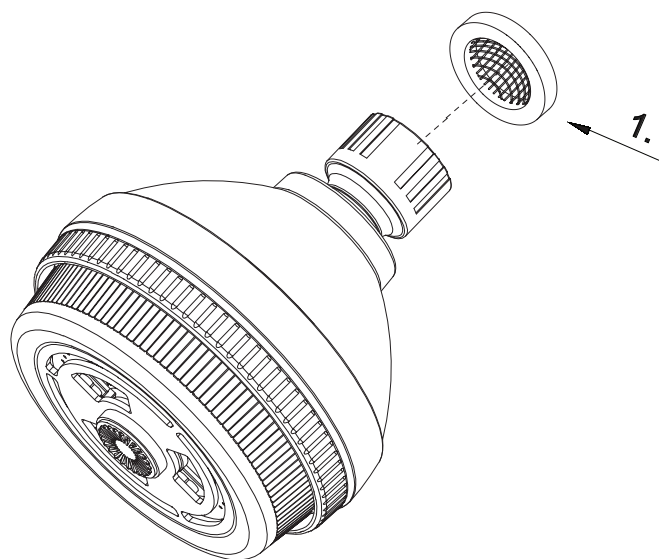

Parts Breakdown

# 3 SETTING FIXED SHOWERHEAD

PFSH69

### Model Numbers

PFSH69 Polished chrome finish

No.	Part Name	Part NO.
1	Screen Washer	A022028