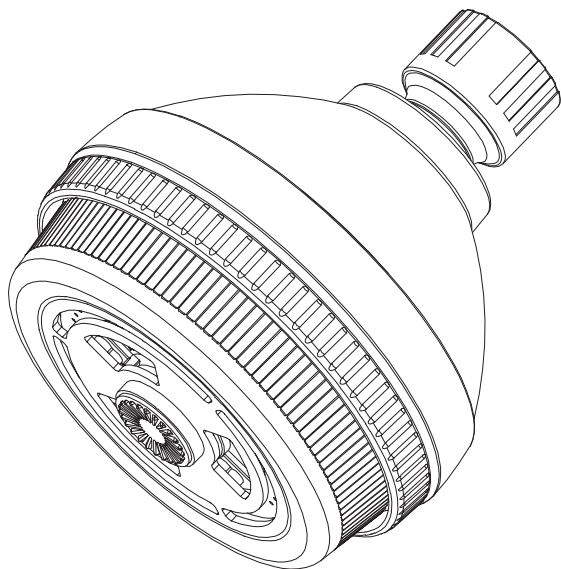

Parts Breakdown

# 3 SETTING FIXED SHOWERHEAD

PFSH69

### Model Numbers

PFSH69 Polished chrome finish

No.	Part Name	Part NO.
1	Screen Washer	A022028