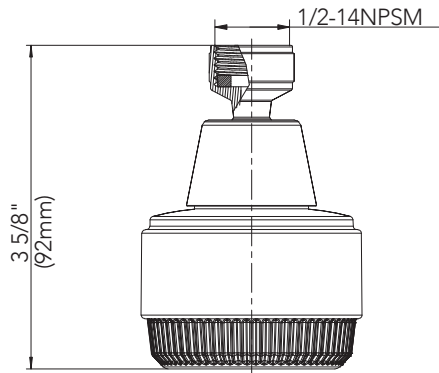

PFSH66

1 Setting Fixed Showerhead

Product Features

- 2-1/4" face
- Brass ball joint
- Max. flow rate: 2.5 GPM at 80 psi

Model Numbers

PFSH66 Chrome and white finish

Product Specifications

Warranty and Codes

* All measurements are nominal. Please verify before actual installation.