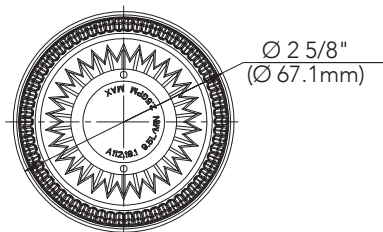

PFSH66

1 Setting Fixed Showerhead

Product Features

- 2-1/4" face
- Brass ball joint
- Max. flow rate: 2.5 GPM at 80 psi

Model Numbers

PFSH66 Chrome and white finish

Product Specifications

Warranty and Codes

* All measurements are nominal. Please verify before actual installation.