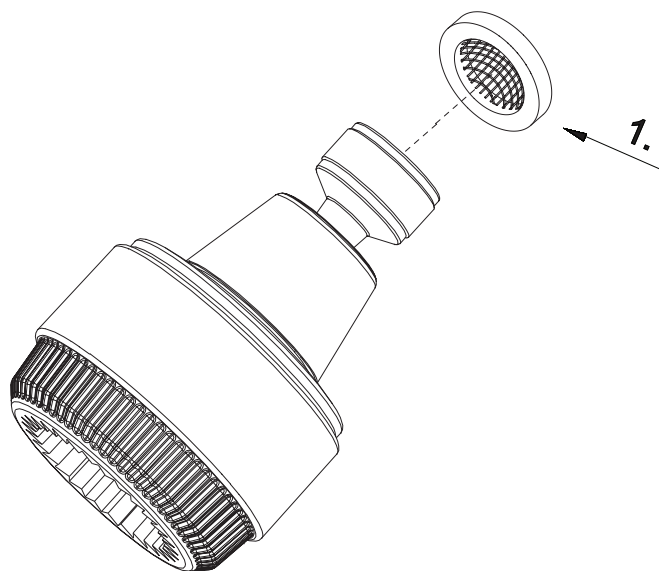

Parts Breakdown

1 SETTING FIXED SHOWERHEAD

PFSH66

Model Numbers

PFSH66 Polished chrome and white finish

No.	Part Name	Part NO.
1	Screen Washer	A022028

Warranty and Codes

This product comes complete with installation, operating, care and maintenance instructions. This PROFLO faucet carries a limited lifetime warranty when installed in residential applications. The warranty is five years in commercial applications. This product meets ANSI: A112.18.1M.