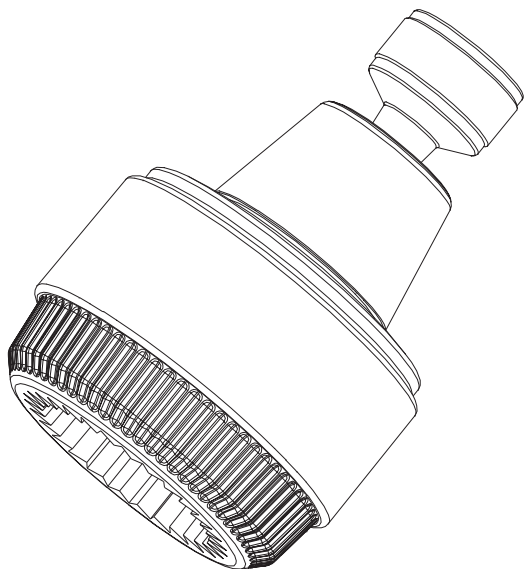

Parts Breakdown

1 SETTING FIXED SHOWERHEAD

PFSH66

Model Numbers

PFSH66 Polished chrome and white finish

No.	Part Name	Part NO.
1	Screen Washer	A022028

Warranty and Codes

This product comes complete with installation, operating, care and maintenance instructions. This PROFLO faucet carries a limited lifetime warranty when installed in residential applications. The warranty is five years in commercial applications. This product meets ANSI: A112.18.1M.