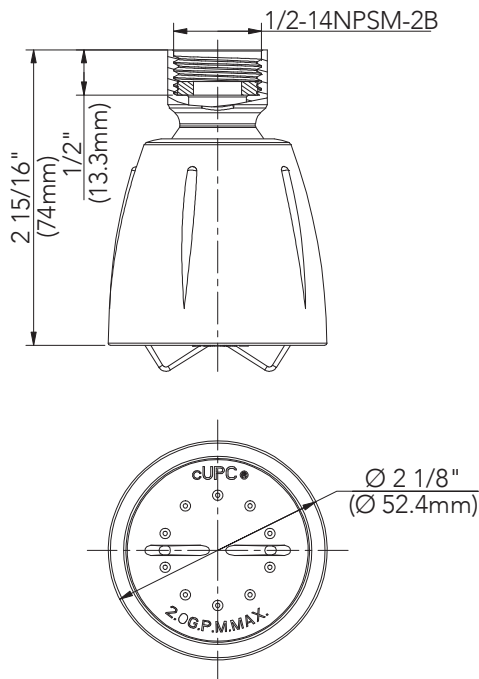

PFSH60

Standard Flow Adjustable Spray Showerhead

Product Features

- 2" white face
- White housing
- Plastic ball joint
- Max. flow rate: 2.5 GPM at 80 psi

Model Numbers

PFSH60 White finish

Product Specifications