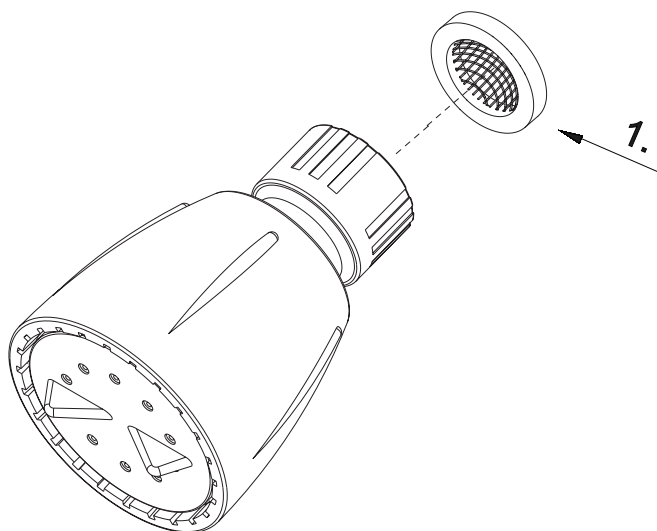

Parts Breakdown

STANDARD FLOW ADJUSTABLE SPRAY SHOWERHEAD

PFSH60

Model Numbers

PFSH60 White finish

No.	Part Name	Part NO.
1	Screen Washer	A022028

Warranty and Codes

This product comes complete with installation, operating, care and maintenance instructions. This PROFLO faucet carries a limited lifetime warranty when installed in residential applications. The warranty is five years in commercial applications. This product meets ANSI: A112.18.1M.