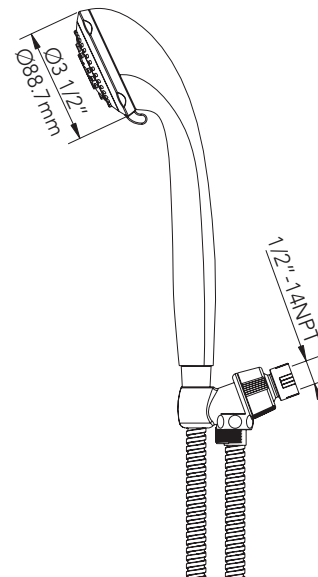

PFHS64 (7347211)

5 setting handheld showerhead

Product Features

- 5-Function
- 3-1/2" Face Diameter
- 72" Mylar Hose And Bracket
- Max. flow rate: 2.0 gpm (7.6 L/min) at 80 psi

Model Numbers

PFHS64 White

PFHS64

Product Specifications

Warranty and Codes

This product comes complete with installation, operating, care and maintenance instructions. This PROFLO faucet carries a limited lifetime warranty when installed in residential applications. The warranty is five years in commercial applications.