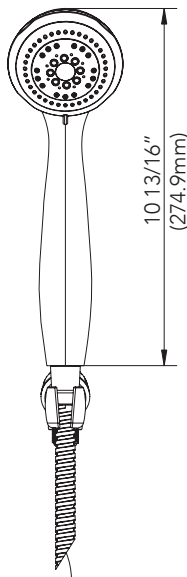

Warranty and Codes

This product comes complete with installation, operating, care and maintenance instructions. This PROFLO faucet carries a limited lifetime warranty when installed in residential applications. The warranty is five years in commercial applications.